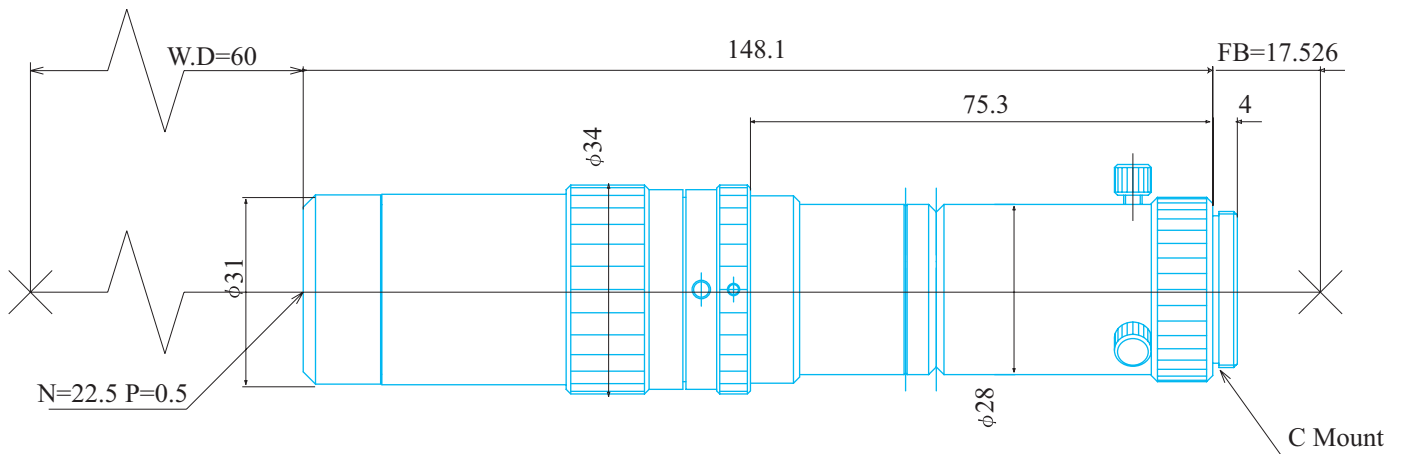

### Item No. Z6

ITEM NO.	Z6
MAGNIFICATION	x1.0 - 6.0
W.D.	60 mm
APERTURE	-
DEPTH OF FIELD	2.3 - 0.02 mm
OBJECT SIZE at 1/2"	4.8 x 6.4 - 0.8 x 1.06 mm
RESOLUTION POWER(object)	10.5 - 4 $\mu$ m
NA	0.032 - 0.108
TV DISTORTION	- %
NOTES	Straight