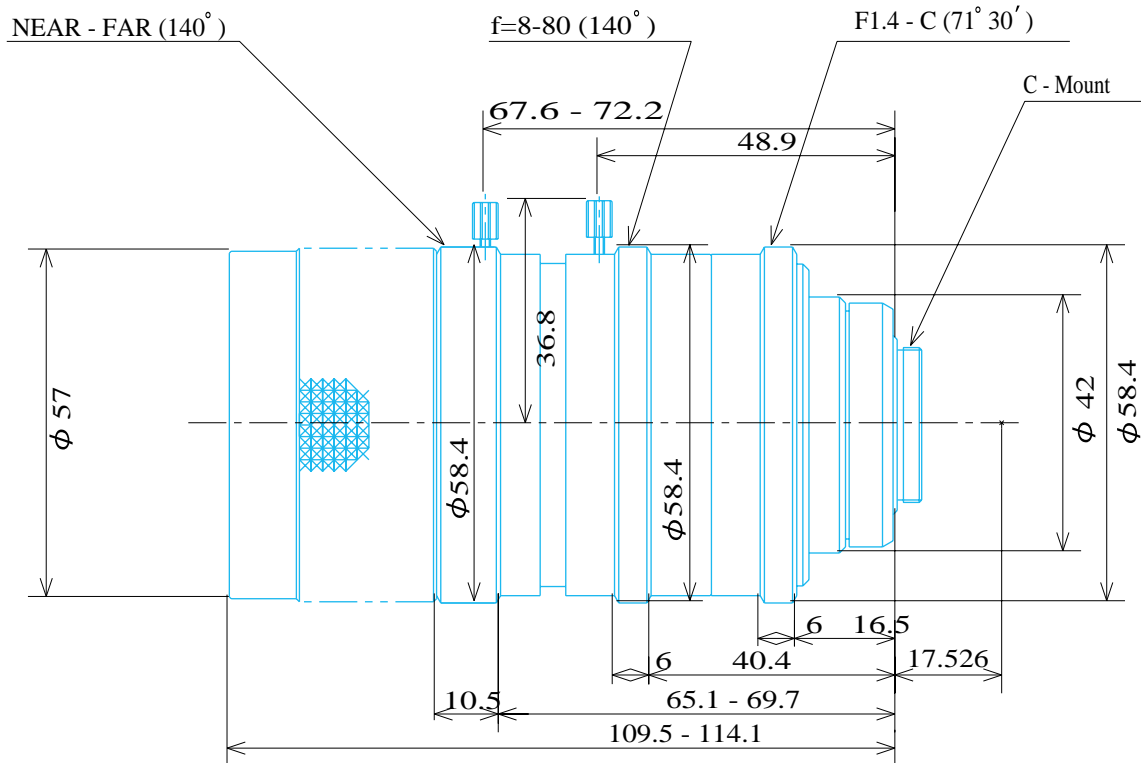

## Item No. GMZ80800MCN

ITEM NO.		GMZ80800MCN	
Focal Length		8.0 - 80.0 (mm)	
Iris Range		F1.4 - Close	
Angle of View (H x V x D)	1/2"	44.09° x 33.14° x 54.58°	
		4.36° x 3.20° x 5.41°	
MOD		1.0 (m)	
Filter Thread		M=55, P=0.75	
Dimension (D x L)		$\phi 58.4$ x 114.1 (mm)	
Weight		400 (g)	