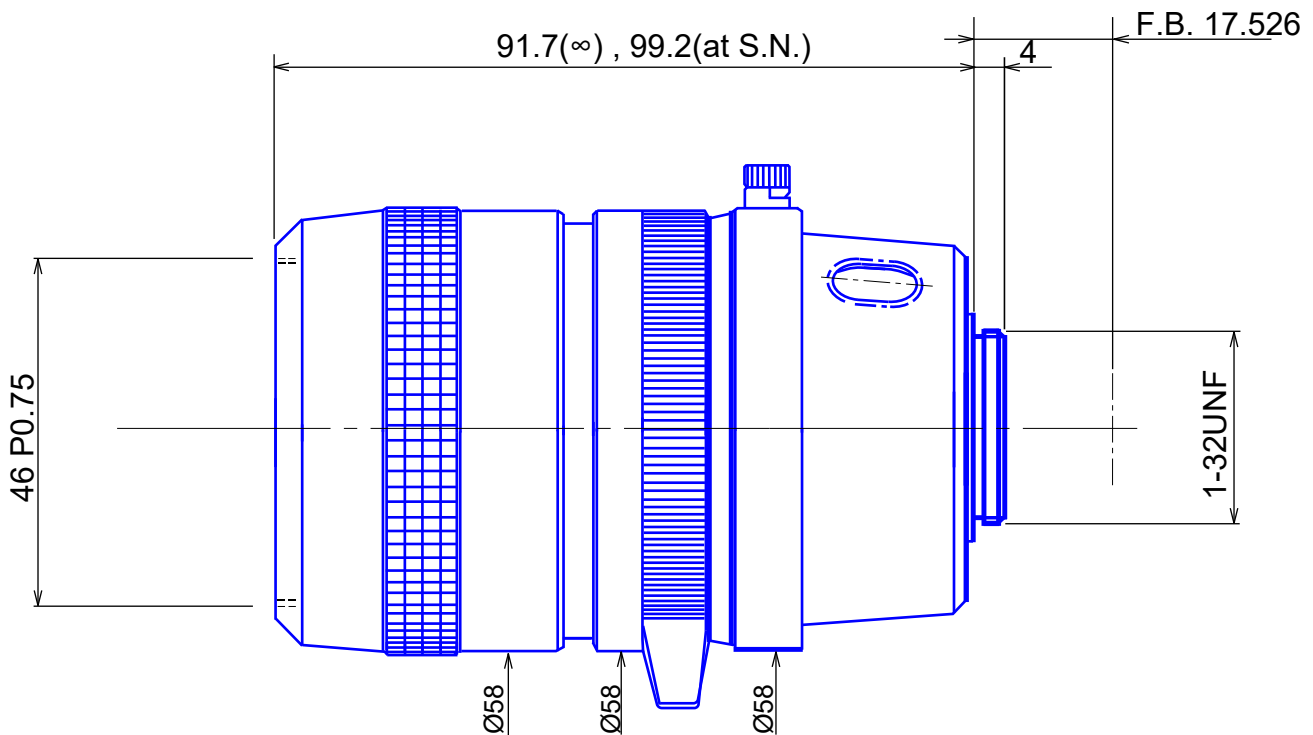

## Manual Zoom Lenses

**Item No. GMZ8048010MCN-1**

| ITEM NO.                     |      | GMZ8048010MCN-1        |      |
|------------------------------|------|------------------------|------|
| Focal Length                 |      | 8 - 48                 | (mm) |
| Iris Range                   |      | F1.0                   |      |
| Angle of View<br>(H x V x D) | 1/2" | 43.6° x 33.4° x 54.92° |      |
|                              |      | - 7.7° x 5.7° x 9.58°  |      |
| MOD                          |      | 1.0 (0.5)              | (m)  |
| Filter Thread                |      | M46, P=0.75            |      |
| Dimension (D x L)            |      | Ø58 x 100              | (mm) |
| Weight                       |      | 400                    | (g)  |