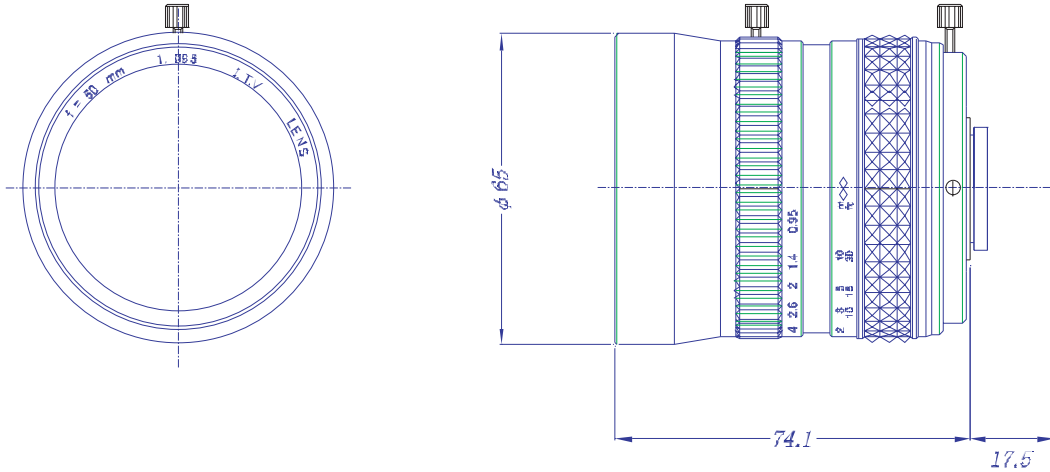

F0.95 Lenses

Item No.GMY45095MCN

ITEM NO.		GMY45095MCN	
Focal Length		50.0	(mm)
Iris Range		F0.95 - 16	
Angle of View (H x V x D)	1"	14 x 11 x 18	(mm)
			(mm)
MOD		0.6	(m)
Filter Thread		φM=62.0 , P=0.75	
Dimention (D x L)		65 x 75	(mm)
Weight		470	(g)