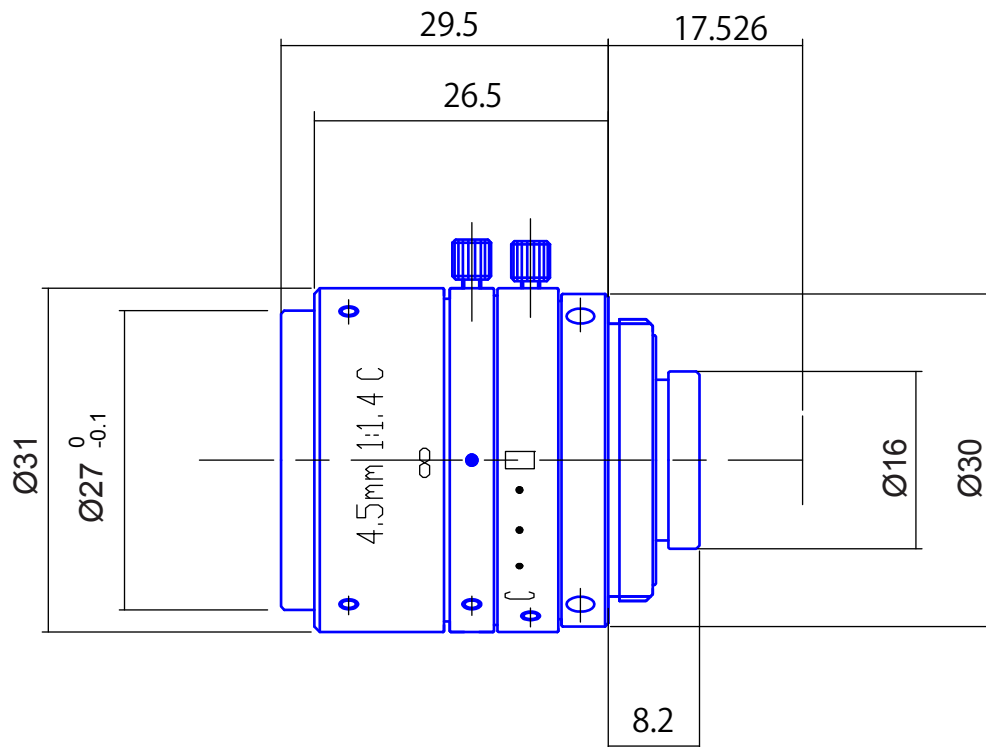

1/2inch format High Resolution Lenses

Item No.GMTHR24514MCN

ITEM NO.		GMTHR24514MCN
Focal Length		4.5 (mm)
Iris Range		F1.4 - 16
Angle of View (H x V x D)	1/2"	78.96° x 59.41° x 98.23°
MOD		0.2 (m)
Filter Thread		-
Dimension (D x L)		$\varnothing 31$ x 29.5 (mm)
Weight		100 (g)
Notes		3megapixel