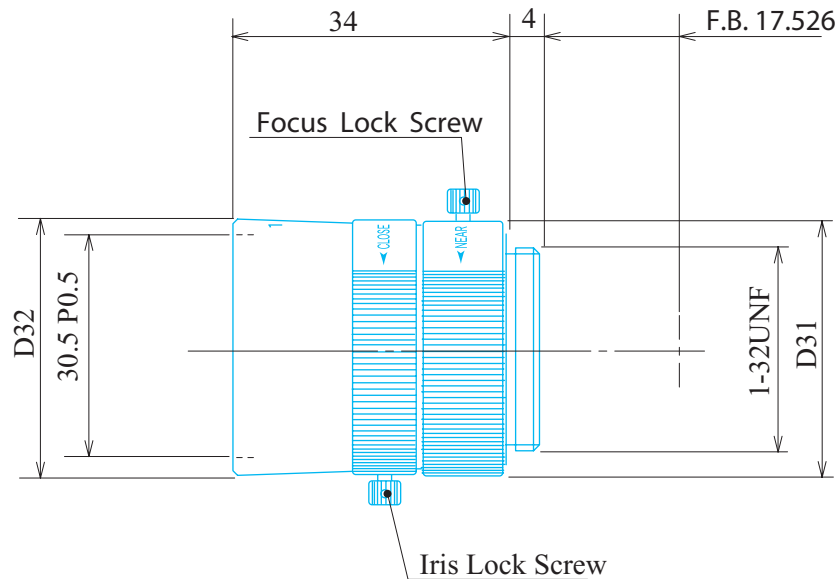

## Item No. GMT35018MCN

ITEM NO.		GMT35018MCN	
Focal Length		50	(mm)
Iris Range		F1.8 - Close	
Angle of View ( H x V x D )	1/2"	8.1° x 6.2° x 9.9°	
	2/3"	11.0° x 8.3° x 13.3°	
MOD		0.7	( m )
Filter Thread		M=30.5 , P=0.5	
Dimention ( D x L )		φ 32.0 x 34.0	(mm)
Weight		55	( g )