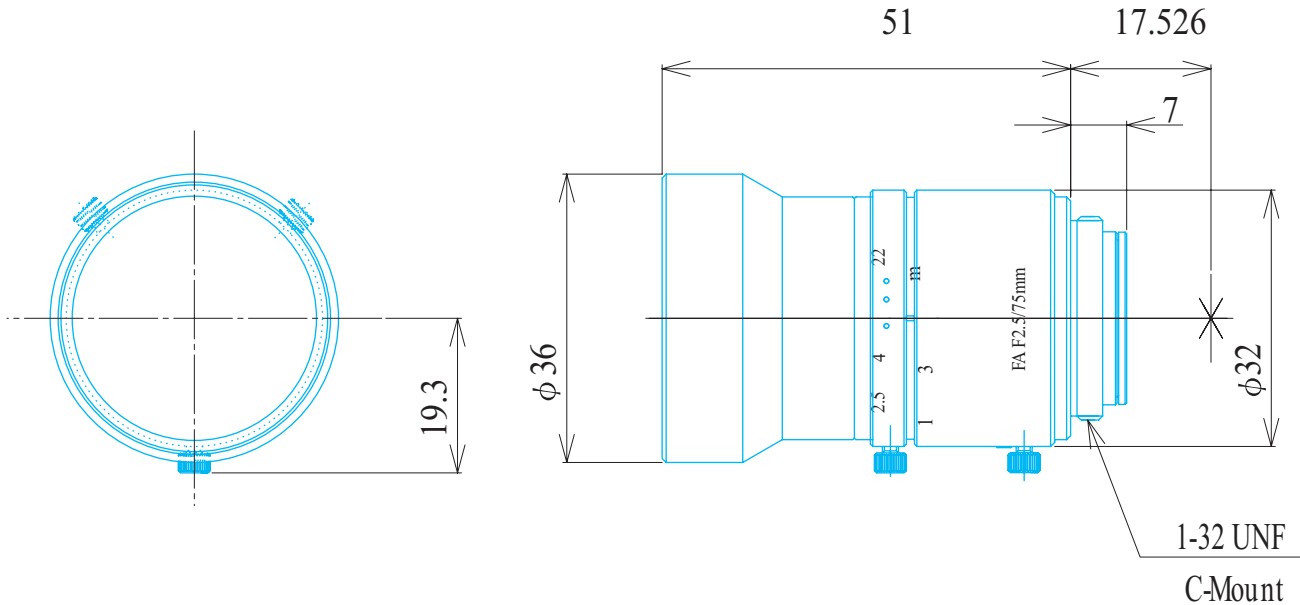

Manual Lenses

Item No. GMN37525MCN-1

ITEM NO.		GMN37525MCN-1	
Focal Length		75	(mm)
Iris Range		F2.5 - 16	
Angle of View (Hx V x D)	1/2"	4.9° x 3.7° x 6.1°	
	2/3"	6.7° x 5.0° x 8.3°	
MOD		1.2	(m)
Filter Thread		M=34 , P=0.5	
Dimention (D x L)		φ 36.0 x 51.0	(mm)
Weight		90	(g)