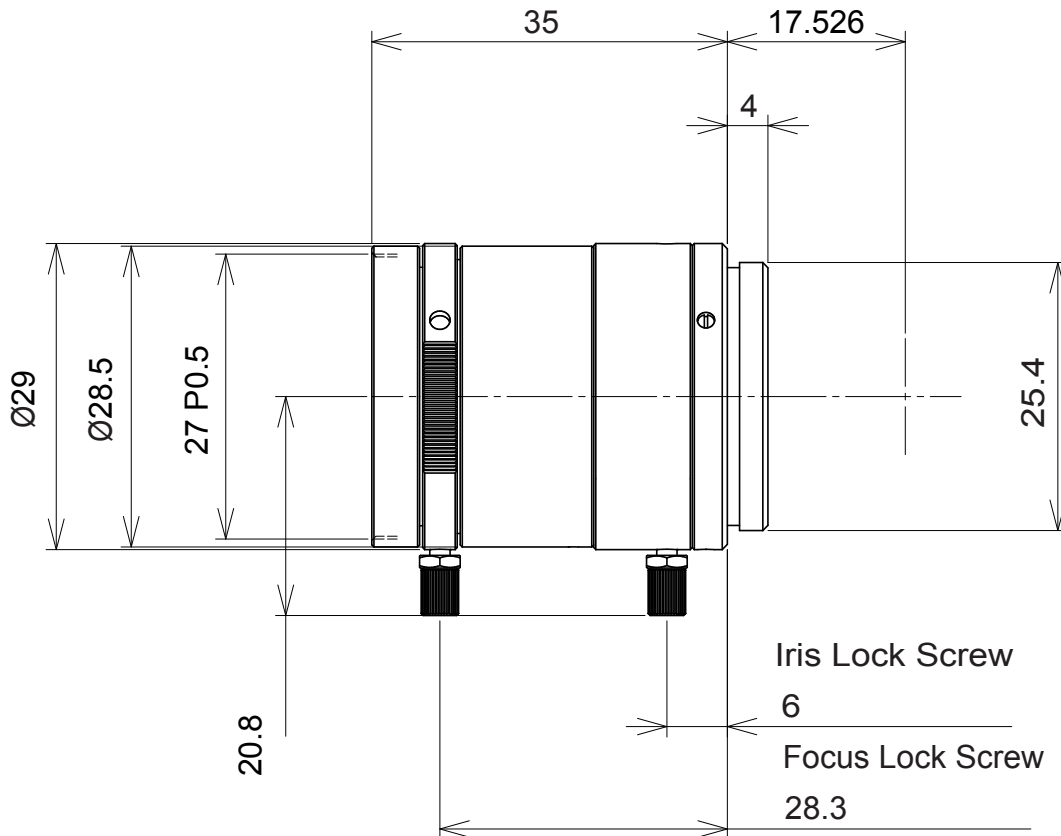

2/3Inch Format High Resolution 8 Megapixel Lenses

Item No. GM8HR33524MCN

ITEM NO.		GM8HR33524MCN
Focal Length		35 (mm)
Iris Range		F2.4 - 22
Angle of View (H x V x D)	2/3"	14.3° x 10.7° x 17.8°
MOD		0.2 (m)
Filter Thread		M27, P=0.5
Dimension (D x L)		$\varnothing 29$ x 35 (mm)
Weight		50 (g)
Notes		8 Megapixel