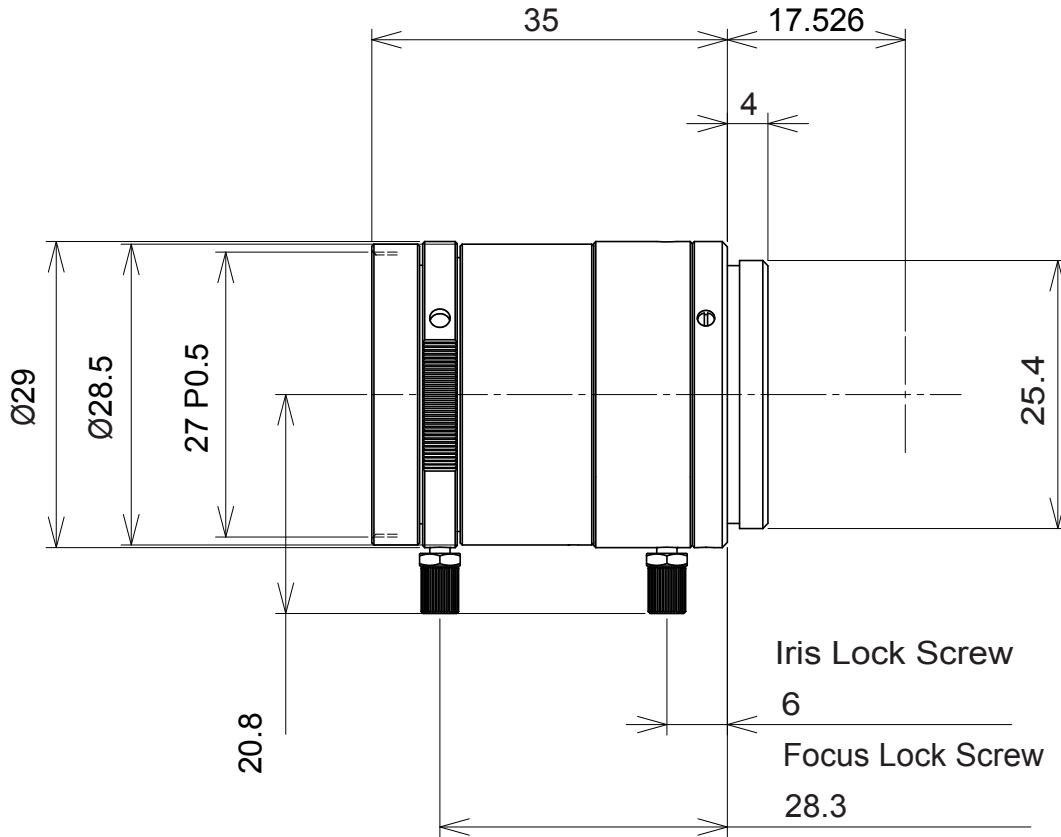

2/3Inch Format High Resolution 8 Megapixel Lenses

Item No. GM8HR32524MCN

ITEM NO.		GM8HR32524MCN
Focal Length		25 (mm)
Iris Range		F2.4 - 22
Angle of View (H x V x D)	2/3"	19.9° x 15.0° x 24.7°
MOD		0.1 (m)
Filter Thread		M27 , P=0.5
Dimension (D x L)		$\varnothing 29$ x 35 (mm)
Weight		50 (g)
Notes		8 Megapixel