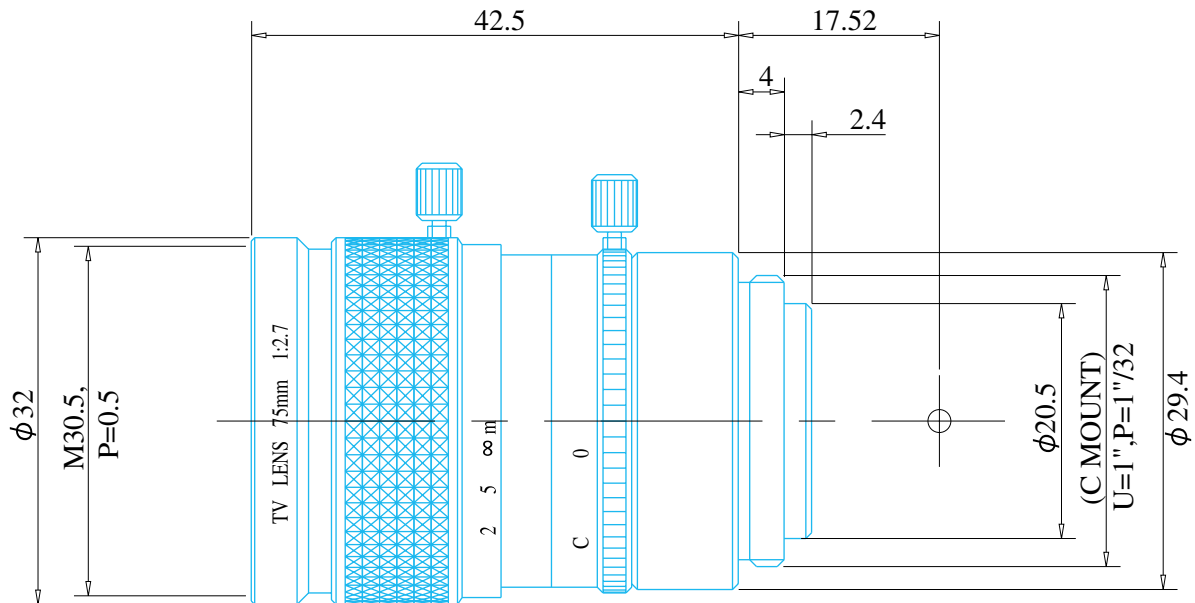

Manual Lenses

Item No. GM37527MCN

ITEM NO.		GM37527MCN	
Focal Length		75.0	(mm)
Iris Range		F2.7 - Close	
Angle of View (H x V x D)	1/2"	4.46° x 3.34° x 5.58°	
	2/3"	6.33° x 4.55° x 8.12°	
MOD		1.0	(m)
Filter Thread		M=30.5, P=0.5	
Dimension (D x L)		φ32 x 42.5	(mm)
Weight		55	(g)