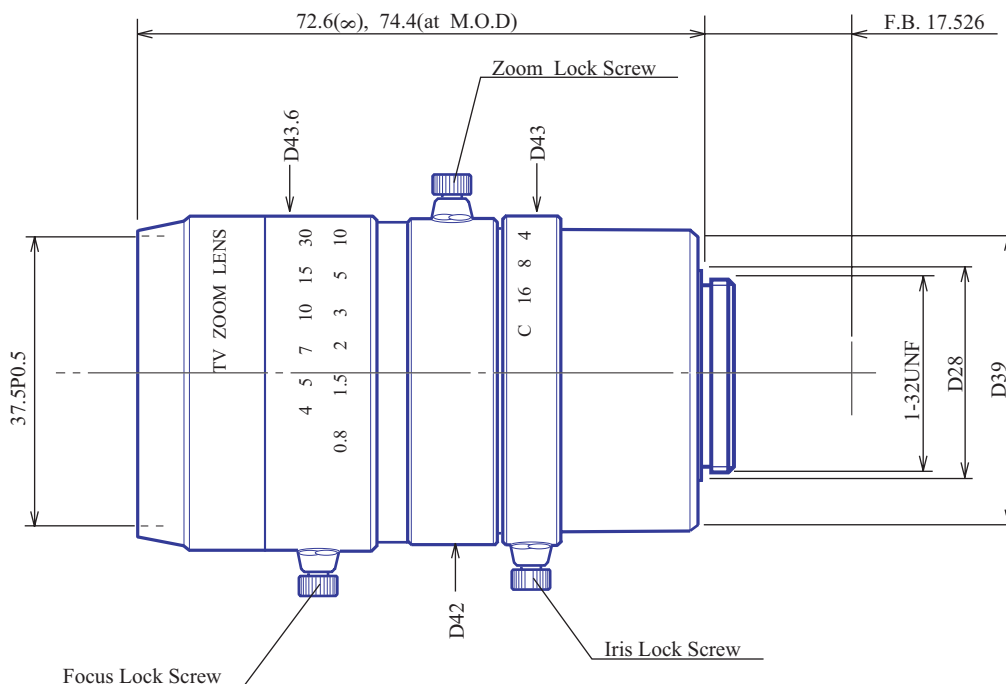

**Manual Vali-Focal Zoom Lenses**

**Item No. GM28551MCN**

ITEM NO.		GM28551MCN
Focal Length		8.5 - 51.0 (mm)
Iris Range		F1.6 - Close
Angle of View (H x V x D)	1/2"	31° x 23° - 5.5° x 4.5°
MOD		0.8 (m)
Filter Thread		M37.5, P=0.5
Dimention ( D x L )		Ø44 x 78.0 (mm)
Weight		125 (g)