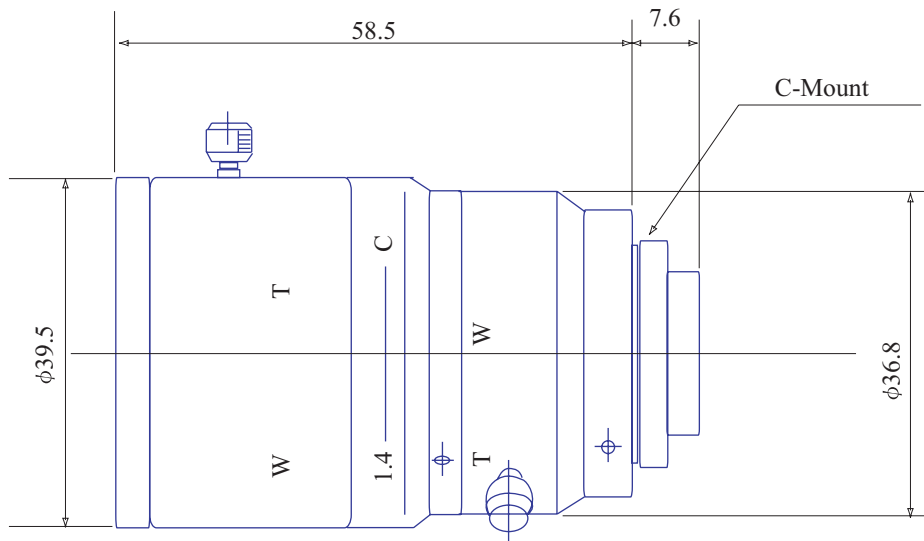

# Item No. GM26015MCN

| ITEM NO.                     |      | GM26015MCN               |
|------------------------------|------|--------------------------|
| Focal Length                 |      | 6 - 15 (mm)              |
| Iris Range                   |      | F1.4 - Close             |
| Angle of View<br>(H x V x D) | 1/2" | 59.13° x 44.06° x 74.49° |
|                              |      | 25.65° x 19.23° x 32.08° |
| MOD                          |      | 0.3 (m)                  |
| Filter Thread                |      | M=37.5, P=0.75           |
| Dimention (D x L)            |      | $\phi 40$ x 59 (mm)      |
| Weight                       |      | 120 (g)                  |