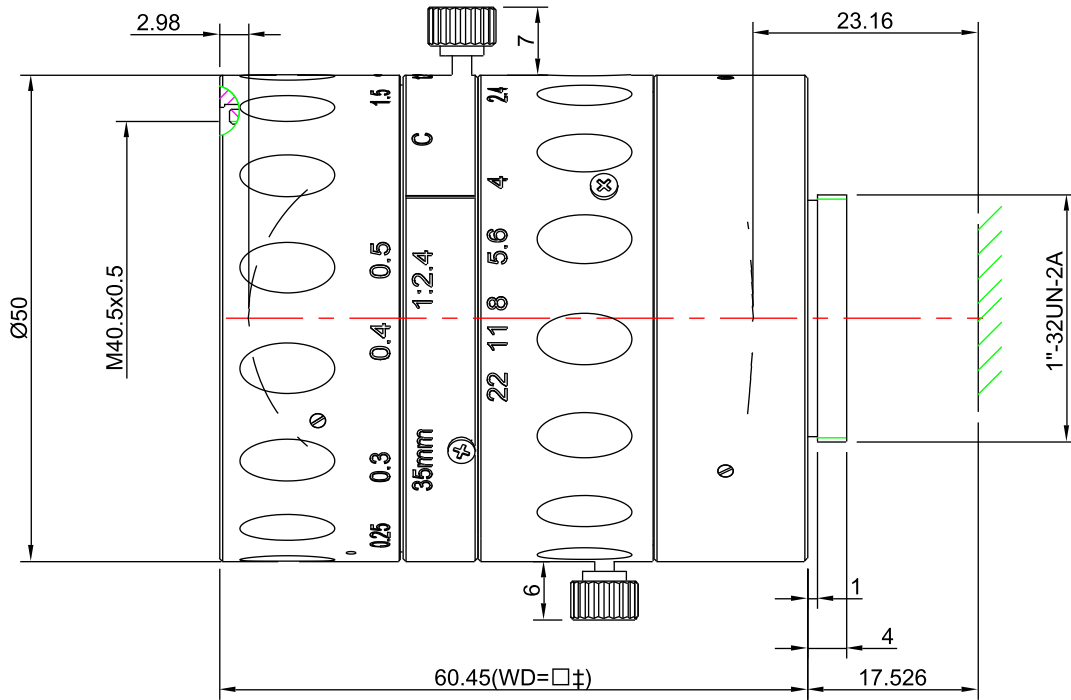

Industrial Lens

1.2inch Format

High resolution 25 Megapixel Lenses

Item No. GM25HR123524MCN

ITEMNO.		GM25HR123524MCN
Focal Length		35 (mm)
Iris Range		F2.4 - 22
Angle of View (H x V)	1.2"	20° x 17.2°
MOD		0.23 (m)
Filter Thread		M=40.5mm , P=0.5
Dimension (D x L)		Ø50x60.5 (mm)
Weight		310 (g)
Notes		