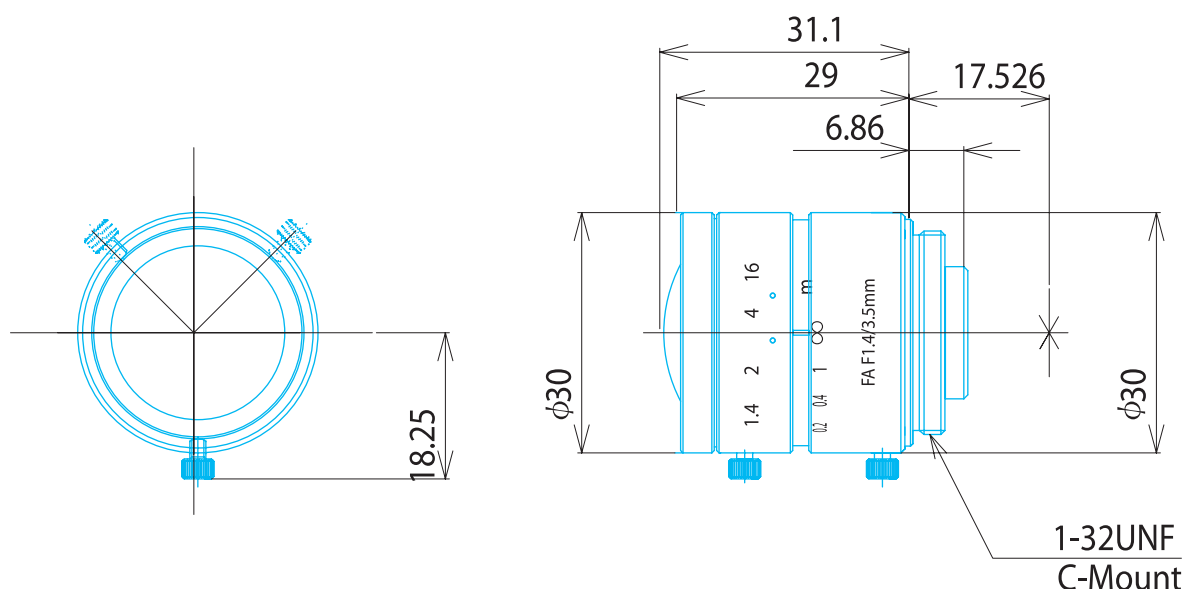

Manual Lenses

Item No. GM23514MCN-1

ITEM NO.	GM23514MCN-1
Focal Length	3.5 (mm)
Iris Range	F1.4 - Close
Angle of View (H x V x D) 1/2"	103.6° x 76.7° x 131.4°
MOD	0.1 (m)
Filter Thread	-
Dimension (D x L)	$\phi 30$ x 31.5 (mm)
Weight	75 (g)