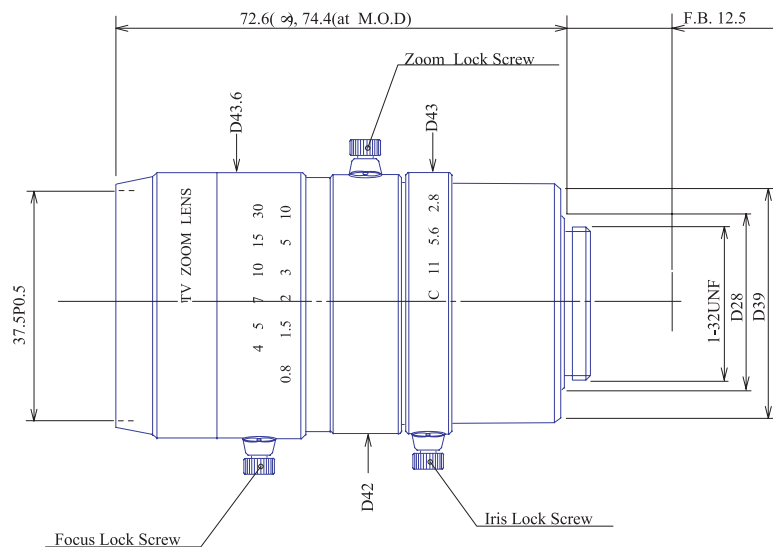

Manual Vali-Focal Zoom Lenses

Item No. GM16539MSN

ITEM NO.		GM16539MSN
Focal Length		6.5 - 39.0 (mm)
Iris Range		F1.4 - Close
Angle of View (H x V x D)	1/3"	40° x 31° - 7° x 5.5°
MOD		0.8 (m)
Filter Thread		M37.5, P=0.5
Dimention (D x L)		φ44 x 73.0 (mm)
Weight		125 (g)