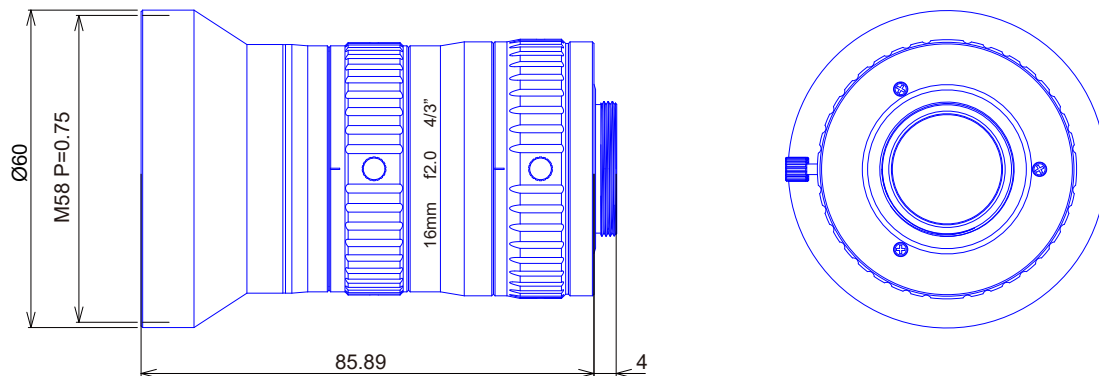

4/3inch Format

High resolution 12 Megapixel Lenses

Item No. GM12HR61620MCN

ITEM NO.		GM12HR61620MCN
Focal Length		16 (mm)
Iris Range		F2 - 22
Angle of View (H x V x D)	4/3"	60.92° x 47.28°
MOD		0.1 (m)
Filter Thread		M=58, P=0.75
Dimension (D x L)		Ø60 x 86 (mm)
Weight		350 (g)