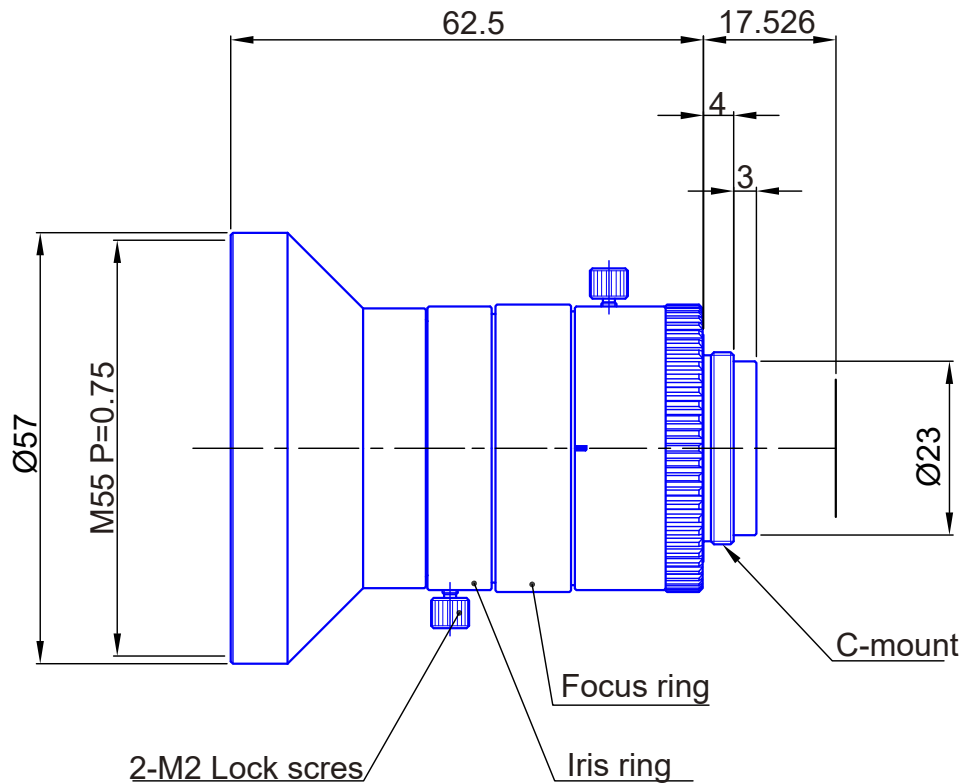

1.1inch Format

High resolution 12 Megapixel Lenses

Item No. GM12HR58028MCN

ITEM NO.		GM12HR58028MCN
Focal Length		8 (mm)
Iris Range		F2.8 - 16
Angle of View (H x V x D)	1.1"	67°1' x 85°7' x 99°3'
MOD		0.1 (m)
Filter Thread		M=55, P=0.75
Dimension (D x L)		Ø57 x 62.5 (mm)
Weight		210 (g)