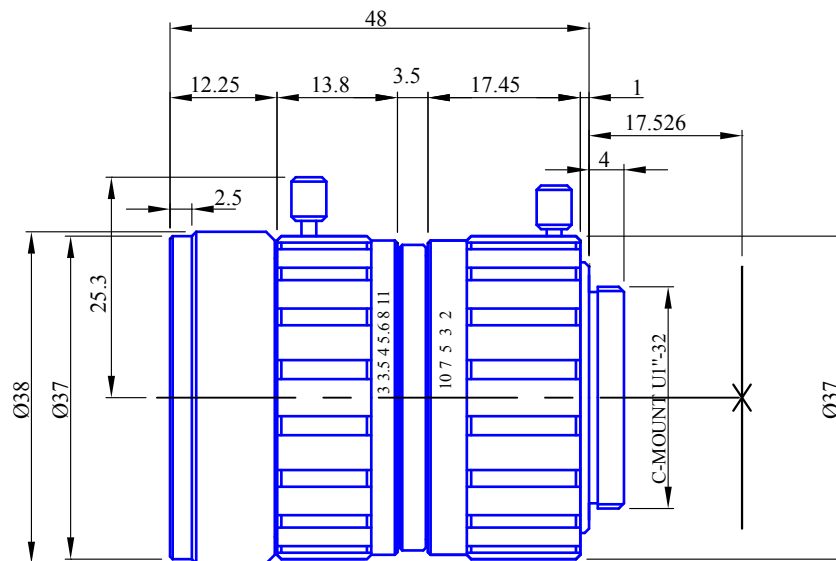

2/3inch Format**High resolution 10 Megapixel Lenses****Item No.GM10HR31628MCN**

ITEM NO.		GM10HR31628MCN
Focal Length		16 (mm)
Iris Range		F2.8 - 22
Angle of View (H x V x D)	2/3"	30°71' x 23°27' x 37°88'
MOD		0.35 (m)
Filter Thread		M=34 , P=0.5
Dimention (D x L)		Ø38 x 48 (mm)
Weight		110 (g)