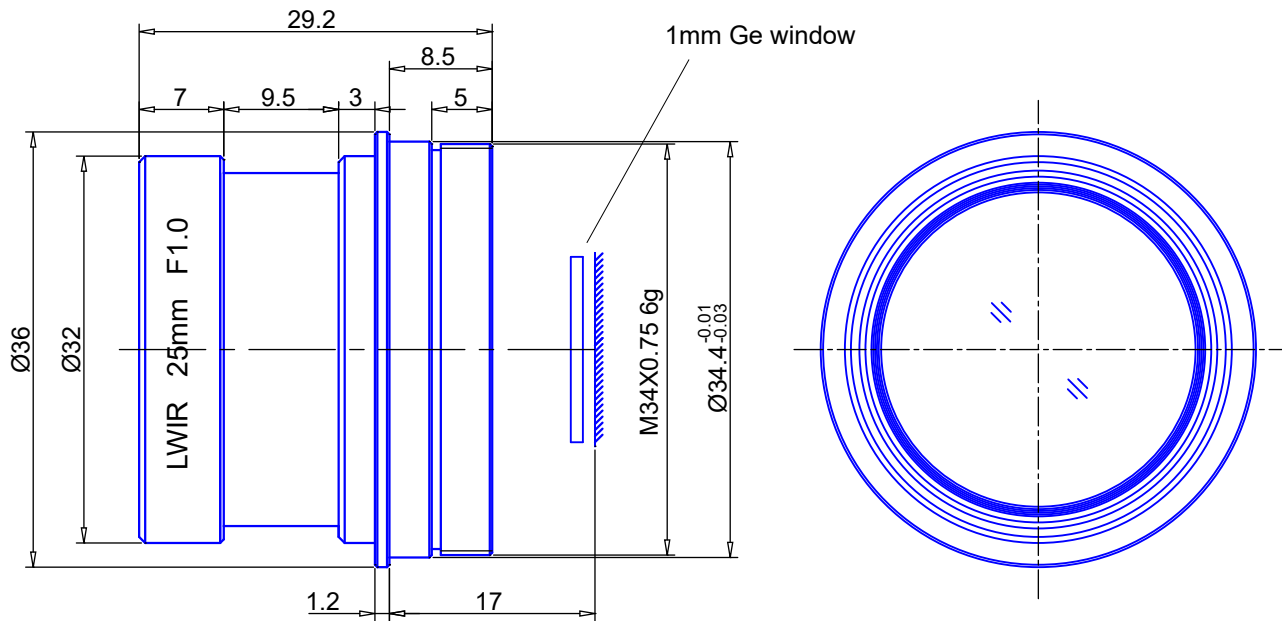

LWIR Lenses

Item No. GLWIR2510

ITEM NO.	GLWIR2510
Focal Length	25 (mm)
Iris Range	F1.0
Angle of View (H x V)	24.72° x 19.88°
Wave Length	8 - 14 (um)
Sensor Size	640 x 512, 17um
MOD	3 (m)
Dimention (D x L)	Ø36 x 29.2 (mm)
Operating Temperature	-40°C - +80°C
Water & Dust Proof	IP67
Weight	45 (g)
Mount	Flexible