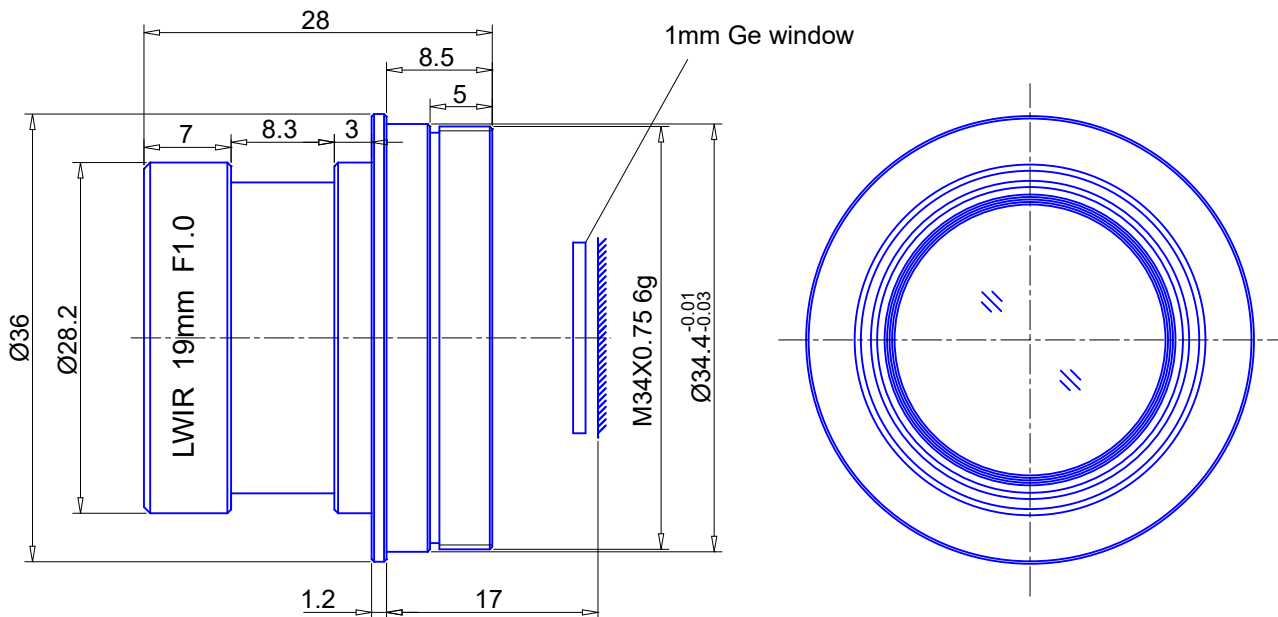

LWIR Lenses

Item No. GLWIR1910

ITEM NO.	GLWIR1910
Focal Length	19 (mm)
Iris Range	F1.0
Angle of View (H x V)	31.65° x 25.56°
Wave Length	8 - 14 (um)
Sensor Size	640 x 512, 17um
MOD	3 (m)
Dimention (D x L)	Ø36 x 28 (mm)
Operating Temperature	-40°C - +80°C
Water & Dust Proof	IP67
Weight	40 (g)
Mount	Flexible