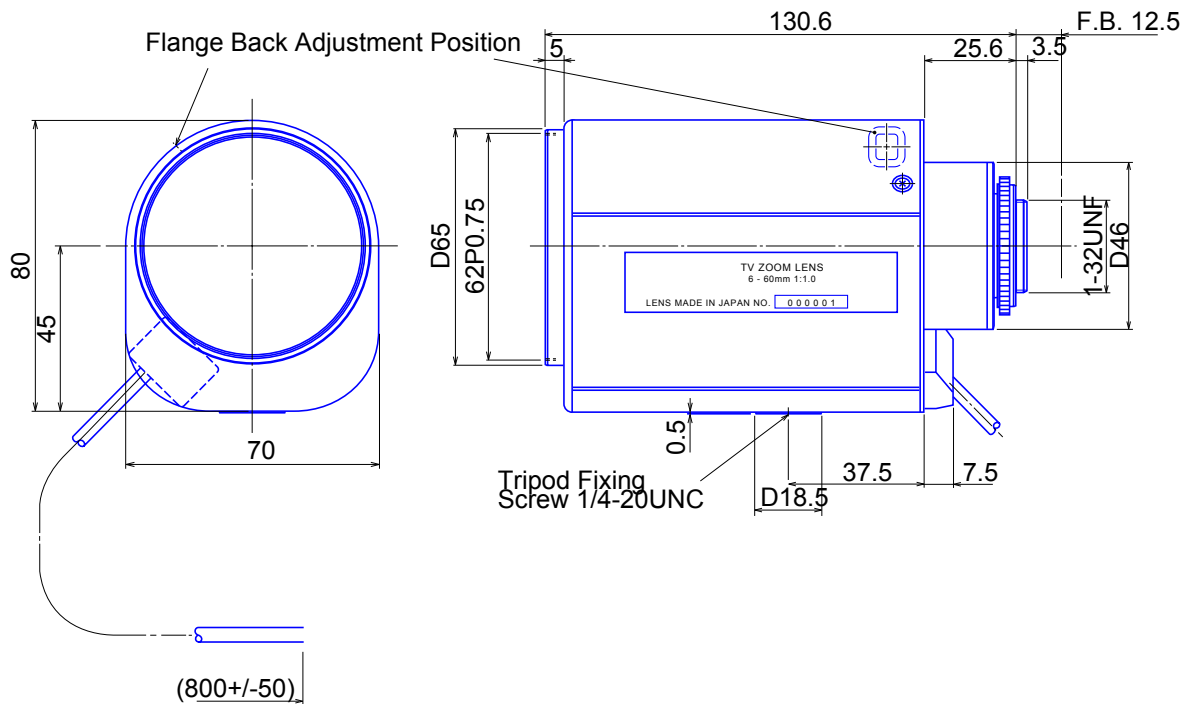

Three Motorized Zoom Lenses

(Motorized Zoom , Motorized Iris , Motorized Focus)

Item No. GAZ606010M

ITEM NO.		GAZ606010M	
Focal Length		6 - 60 (mm)	
Iris Range		F1.0 - Close	
Angle of View (H x V x D)	1/3"	43.6° x 33.4° x 53°	
		- 4.6° x 3.4° x 5.7°	
MOD		1.2 (m)	
Filter Thread		M62 , P=0.75	
Dimension (W x H x L)		80 x 70 x 131 (mm)	
Weight		700 (g)	
Notes		CS Mount	