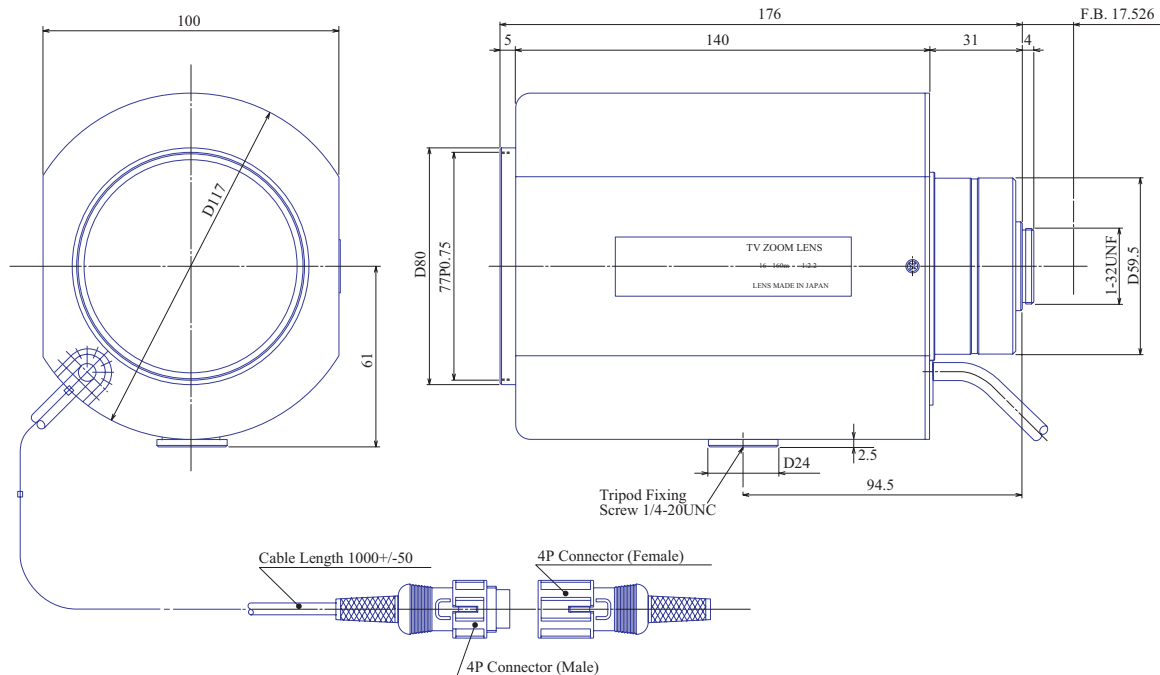

Three Motorized Zoom Lenses (Motorized Zoom , Motorized Iris , Motorized Focus)

Item No.GAZ16160M

ITEM NO.		GAZ16160M
Focal Length		16 - 160 (mm)
Iris Range		F2.2 - Close
Angle of View (H x V x D)	1"	43.6° x 33.4° - 4.6° x 3.4°
MOD		1.1 (m)
Filter Thread		M=77 , P=0.75
Dimension (W x H x L)		120x 100 x 180 (mm)
Weight		1500 (g)