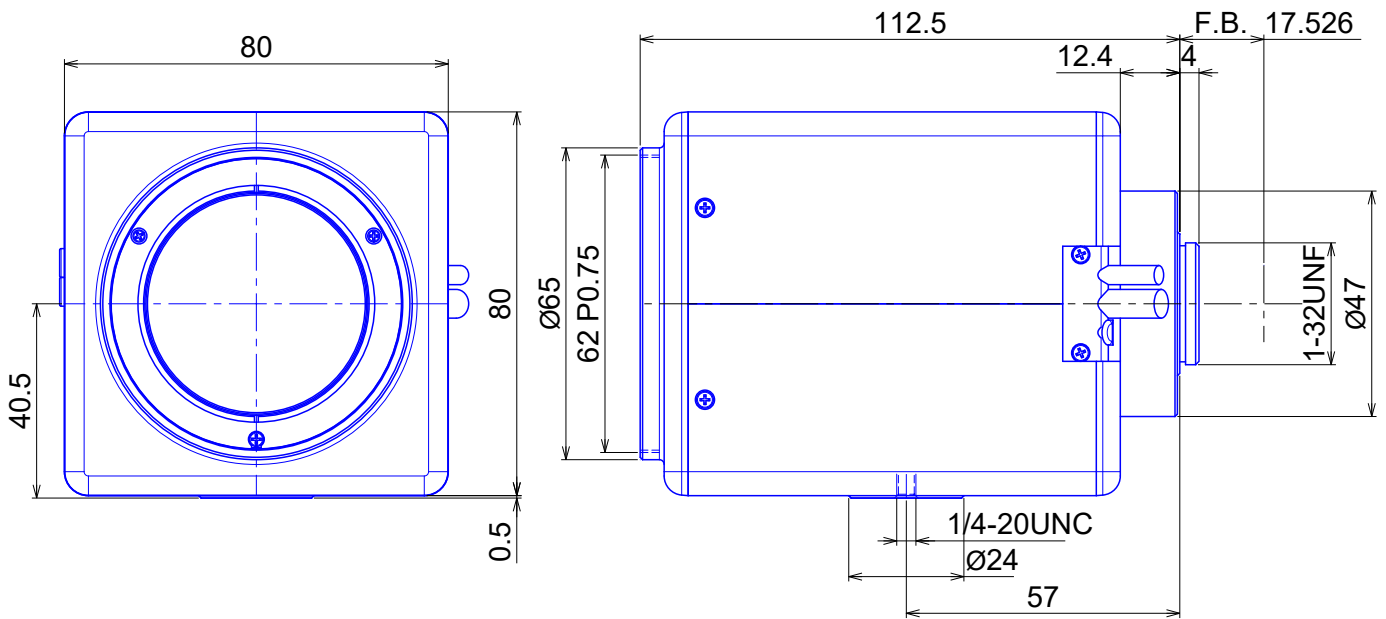

1 inch Format Megapixel Motorized zoom Lenses

**Item No. GAZMPDN42465M**

ITEM NO.		GAZMPDN42465M
Focal Length		24 - 65 (mm)
Iris Range		F2 - Close
Angle of View	1"	30.5° x 22.9° x 38.1° - 11.2° x 8.4° x 13.8°
MOD		7 (m)
Filter Thread		M=62, P=0.75
Dimention		80 x 80.5 x 112.5 (mm)
Weight		710 (g)
Mount		C
Note		Day & Night, Motorized Iris & DC-Drive available