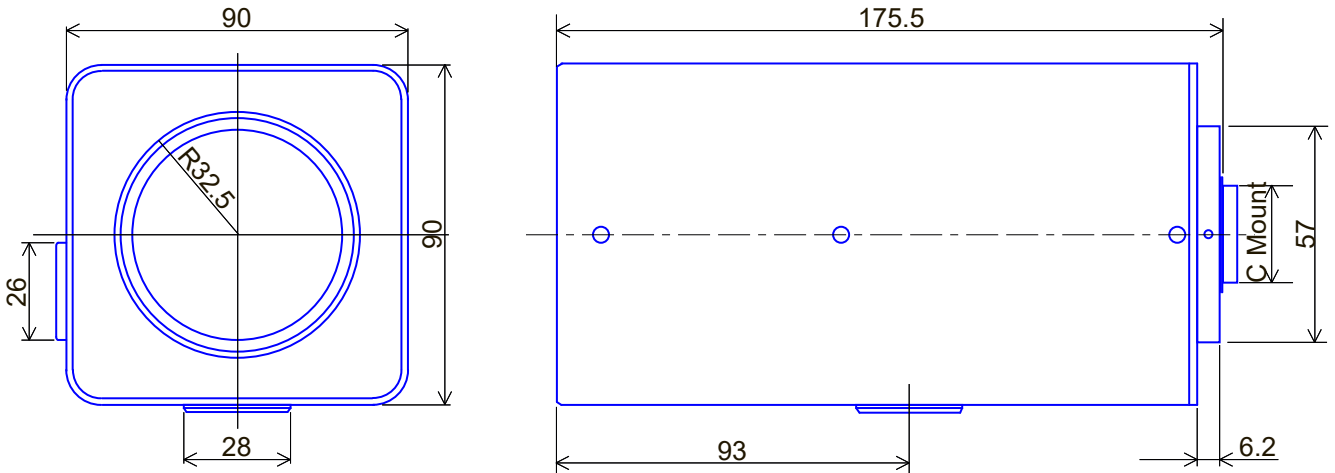

Megapixel Three Motorized Zoom Lenses

**Item No. GAZMPDN1810500DC**

ITEM NO.		GAZMPDN1810500DC	
Focal Length		10 - 500	( mm)
Iris Range		F4.6 - 360	
Angle of View	1/1.8"	35.12° x 26.82° x 43.04°	
		- 0.81° x 0.61° x 1.01°	
MOD		3.8	( m)
Filter Thread		M65 , P=0.75	
Dimention		Ø90 x 90 x 175.5	( cm)
Weight		1600	( g)
Mount		C	
Note		1.8inch, DC-Drive Auto Iris only	