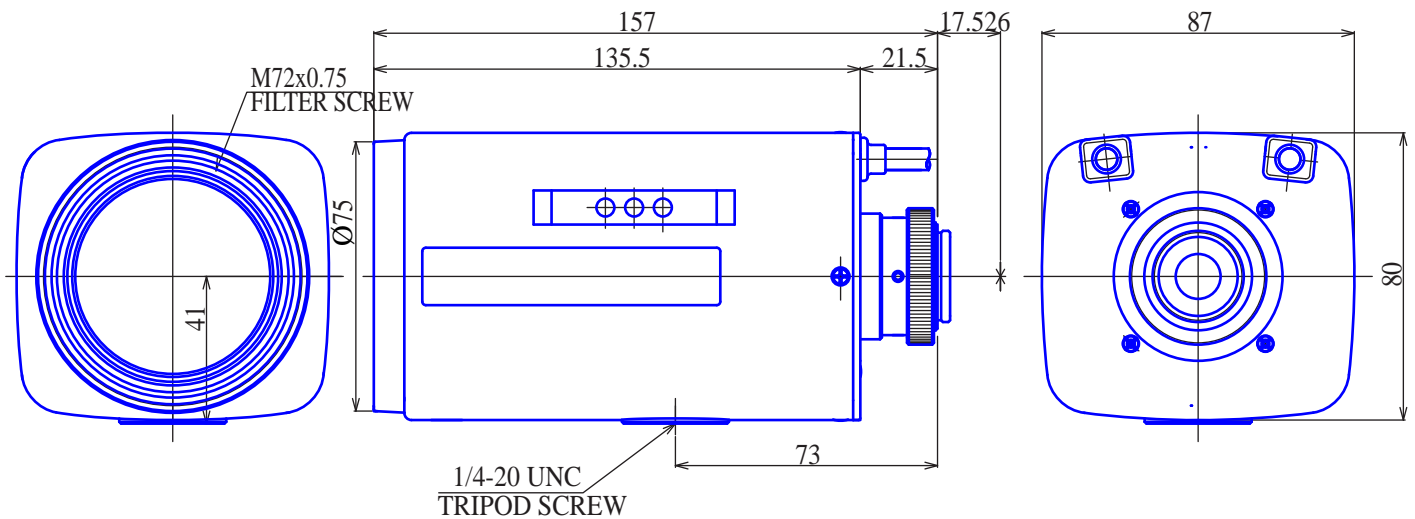

1/2inch Format Megapixel Motorized zoom Lenses

**Item No.GAZMP280120**

ITEM NO.		GAZMP280120
Focal Length		8 - 120 (mm)
Iris Range		F1.8 - 360
Angle of View	1/2"	43.2° x 32.8° x 52.9°
		- 3.1° x 2.3° x 3.8°
MOD		1.5 (m)
Dimention		Ø80 x 87 x 157 (mm)
Weight		- (g)
Mount		C
Note		1/2" format