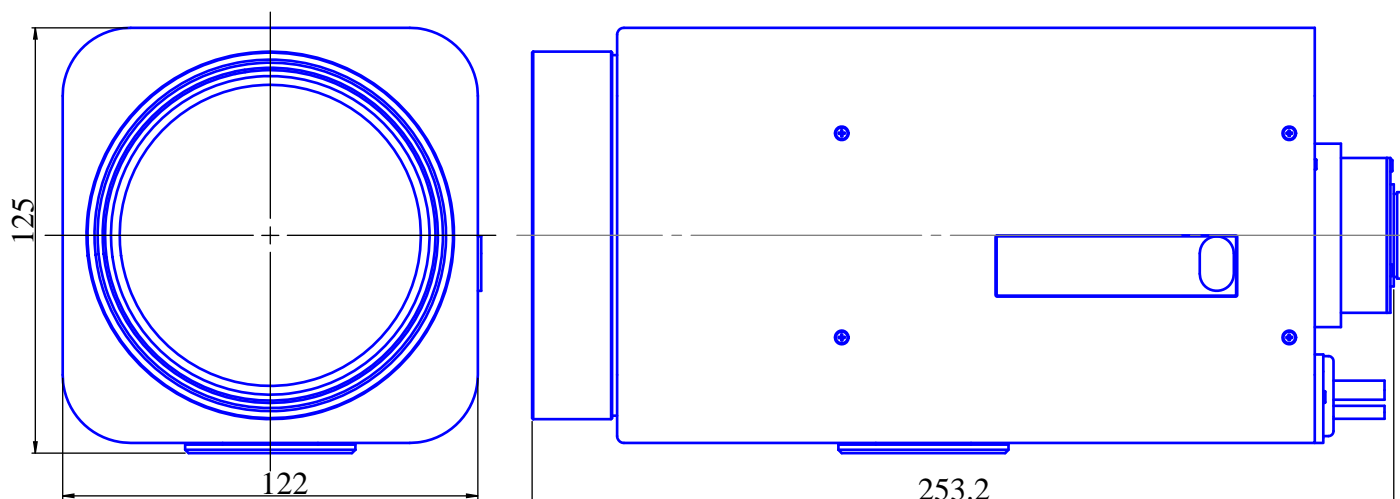

1/2inch Format Megapixel Lenses

**Item No.GAZMP210330**

ITEM NO.		GAZMP210330
Focal Length		10 - 330 (mm)
Iris Range		F1.5 - 560
Angle of View	Horizontal, 1/2"	1.13° x 34.99°
MOD		2.9 (m)
Filter Thread		M=105 , P=1
Dimention		Ø122 x 125 x 261 (mm)
Weight		2,990 (g)
Mount		C
Note		1/2"format