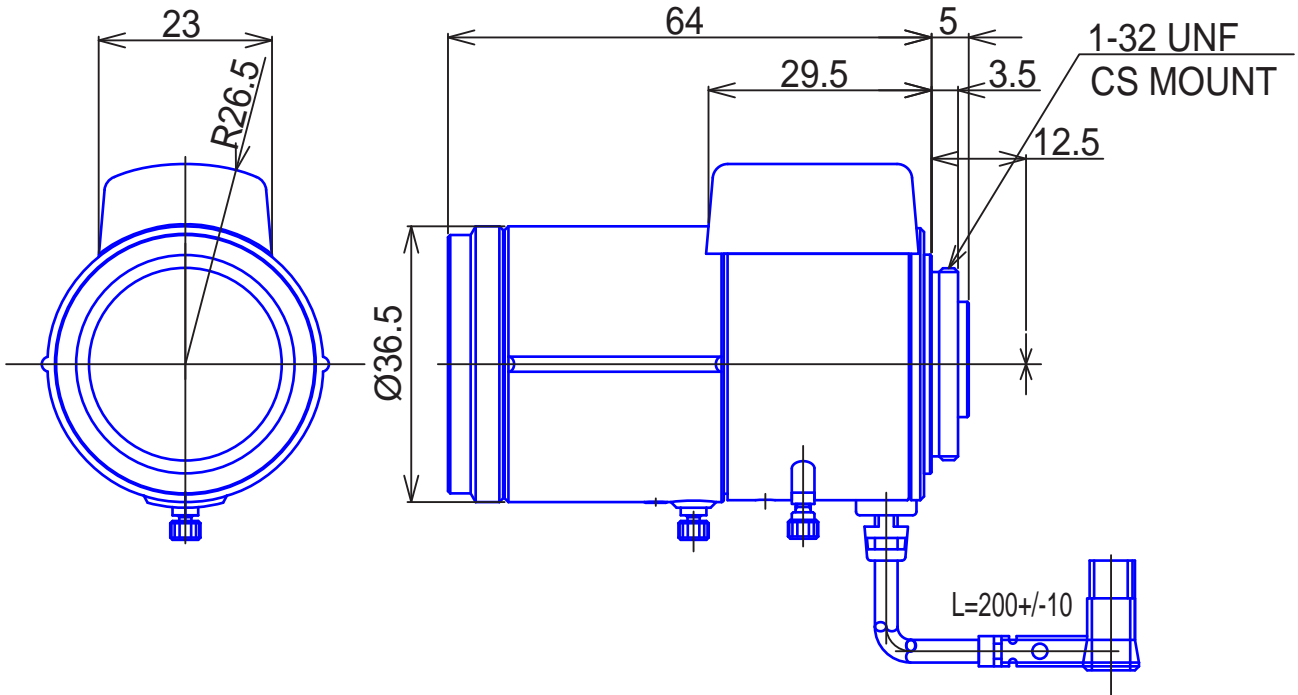

1/2inch Format Megapixel Lenses

Item No.GAMPDN29020BS4

ITEM NO.		GAMPDN29020BS4
Focal Length		9 - 20 (mm)
Iris Range		F1.6 - 360
Angle of View	1/2"	42.3° x 30.9° x 55° 18.7° x 13.9° x 23.4°
MOD		0.3 (m)
Dimention		36.5 x 46 x 64 (mm)
Weight		125 (g)
Mount		CS
Note		3Megapixel, Aspherical Day&Night, DC-Drive Auto Iris