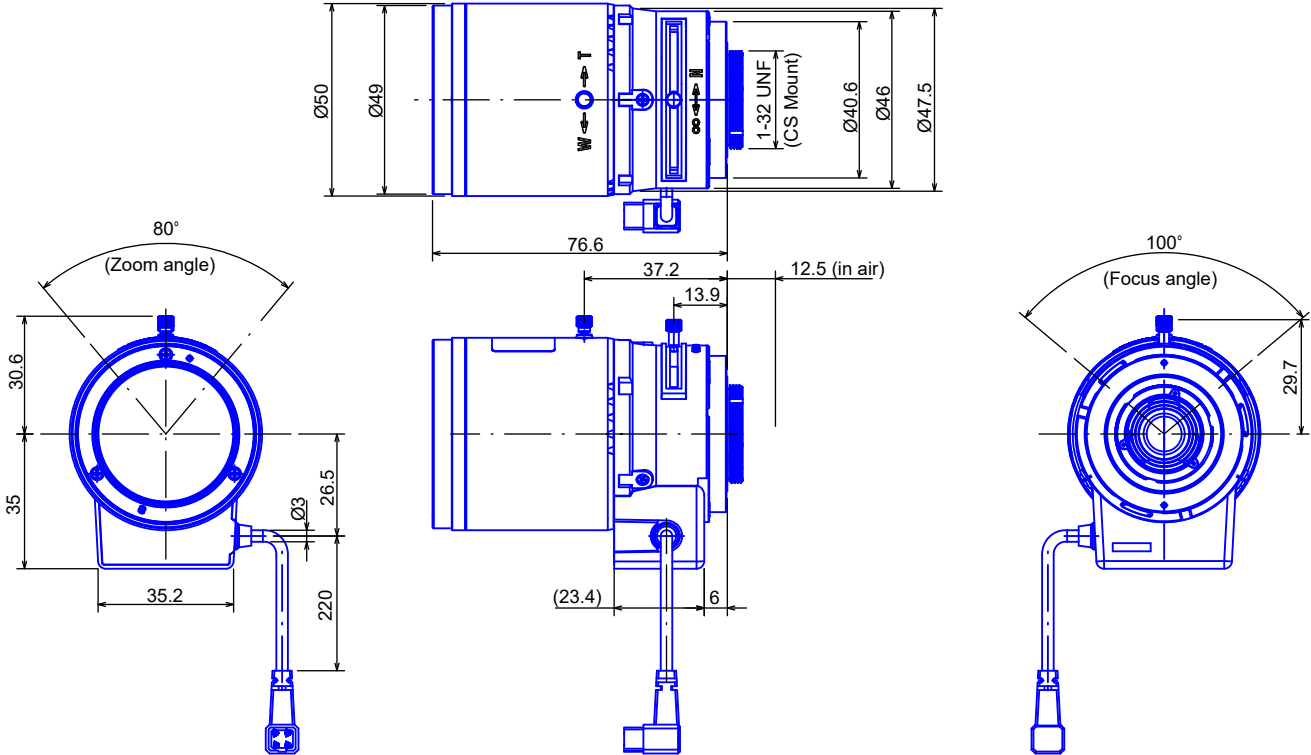

1/3" Megapixel Day&Night Lenses

**Item No. GA2MPDN15050BS4**

ITEM NO.		GA2MPDN15050BS4	
Focal Length		5 - 50	(mm)
Iris Range		F1.6 - 360	
Angle of View	1/3"	53° x 40° -	
		5.6° x 4.2°	
MOD		1	(m)
Dimention		Ø50 x 77 x 66	(mm)
Weight		115	(g)
Mount		CS	
Note		2megapixel, Day&Night,	