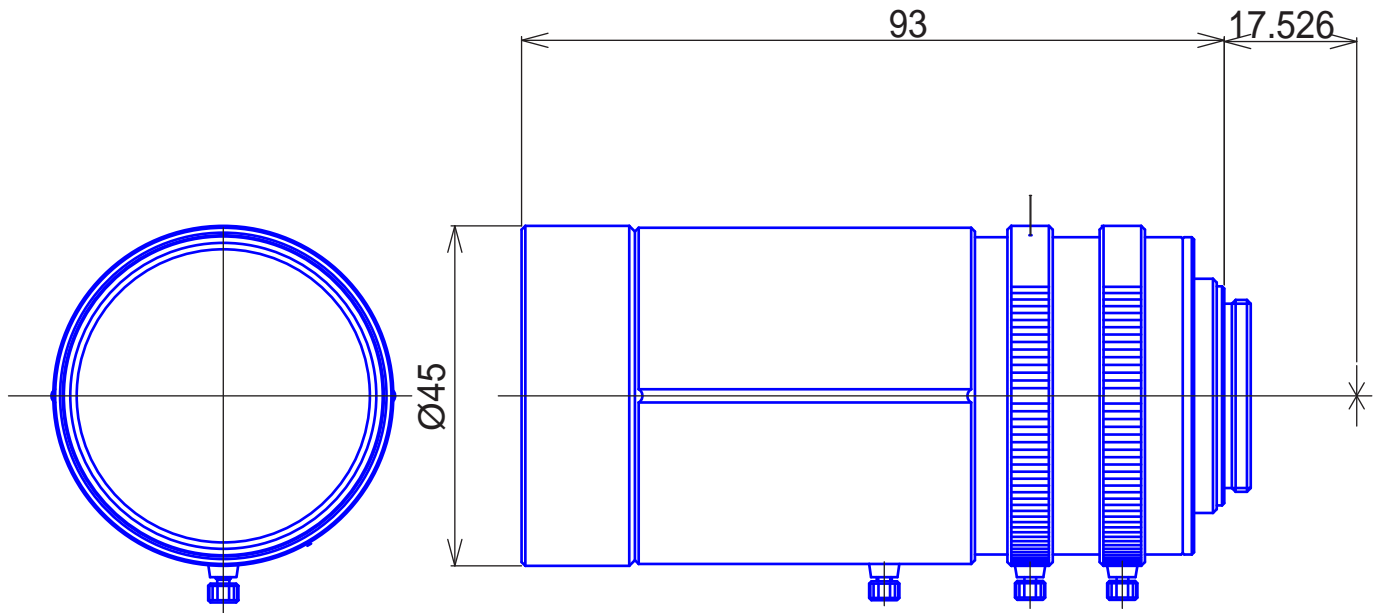

1/2" Format Manual Iris Lenses

Item GMDN29090C

ITEM NO.		GMDN29090C	
Focal Length		9 - 90	(mm)
Iris Range		F1.8 - 16	
Angle of View (H x V x D)	1/2"	41.1° x 30.3° x 52.6° - 4.2° x 3.1° x 5.2°	
MOD		0.3	
Dimension		Ø45 x 93	(mm)
Weight		200	(g)
Mount		C	
Notes		VARIFOCAI, IR(DAY&NIGHT)	