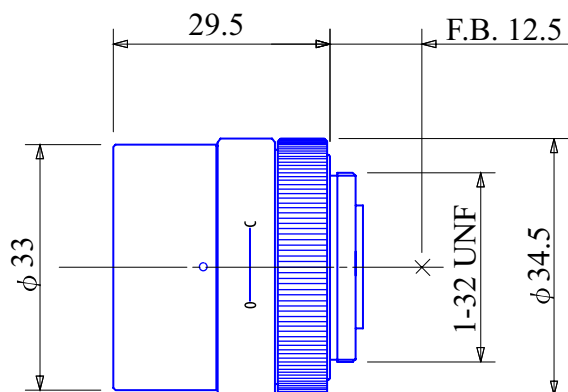

**1/3" Format Manual Iris Lenses****Item GMB14012S**

ITEM NO.		GMB14012S
Focal Length		4 (mm)
Iris Rnage		F1.2
Angle of View (H x V)	1/3"	64.5° x 49.2°
MOD		0.3 (m)
Dimention		35 x 30 (mm)
Weight		30 (g)
Mount		CS
Notes		-