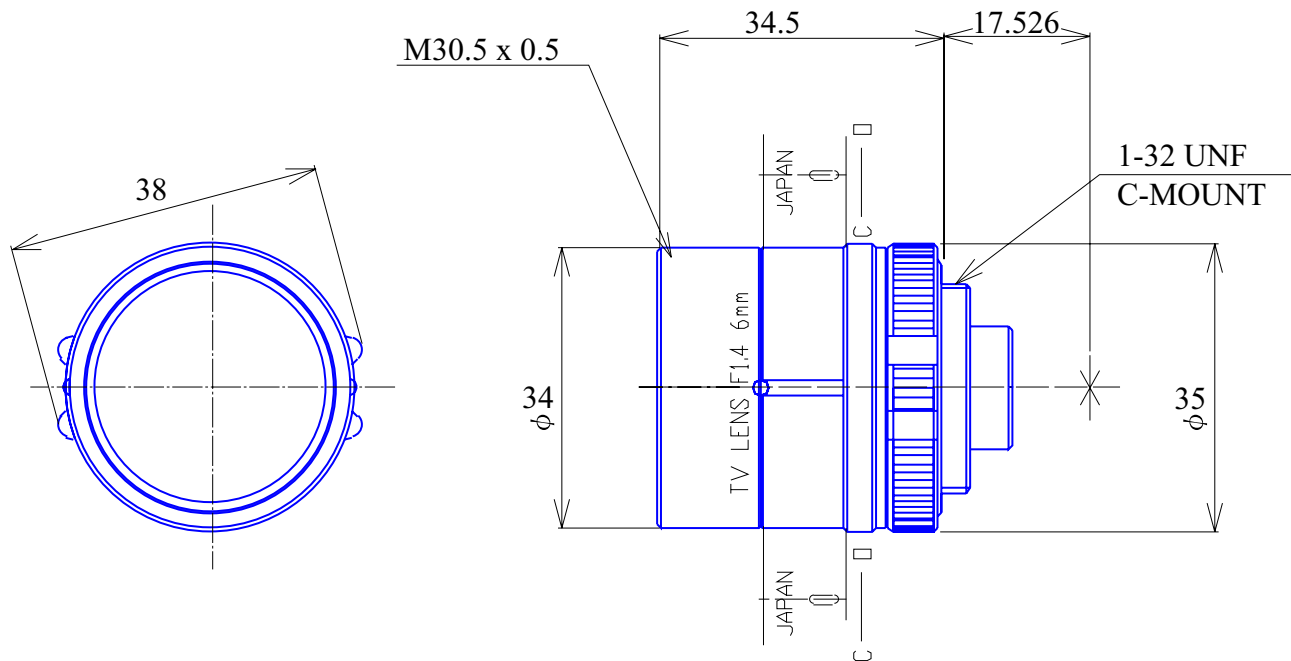

1/2" Format Manual Iris Lenses

Item GM26014C

ITEM NO.		GM26014C	
Focal Length		6.0	(mm)
Iris Rnage		F1.4 - Close	
Angle of View (H x V)	1/2"	57.3° x 44.0°	
MOD		0.2	(m)
Dimention		35 x 34	(mm)
Weight		40	(g)
Mount		C	
Notes		-	