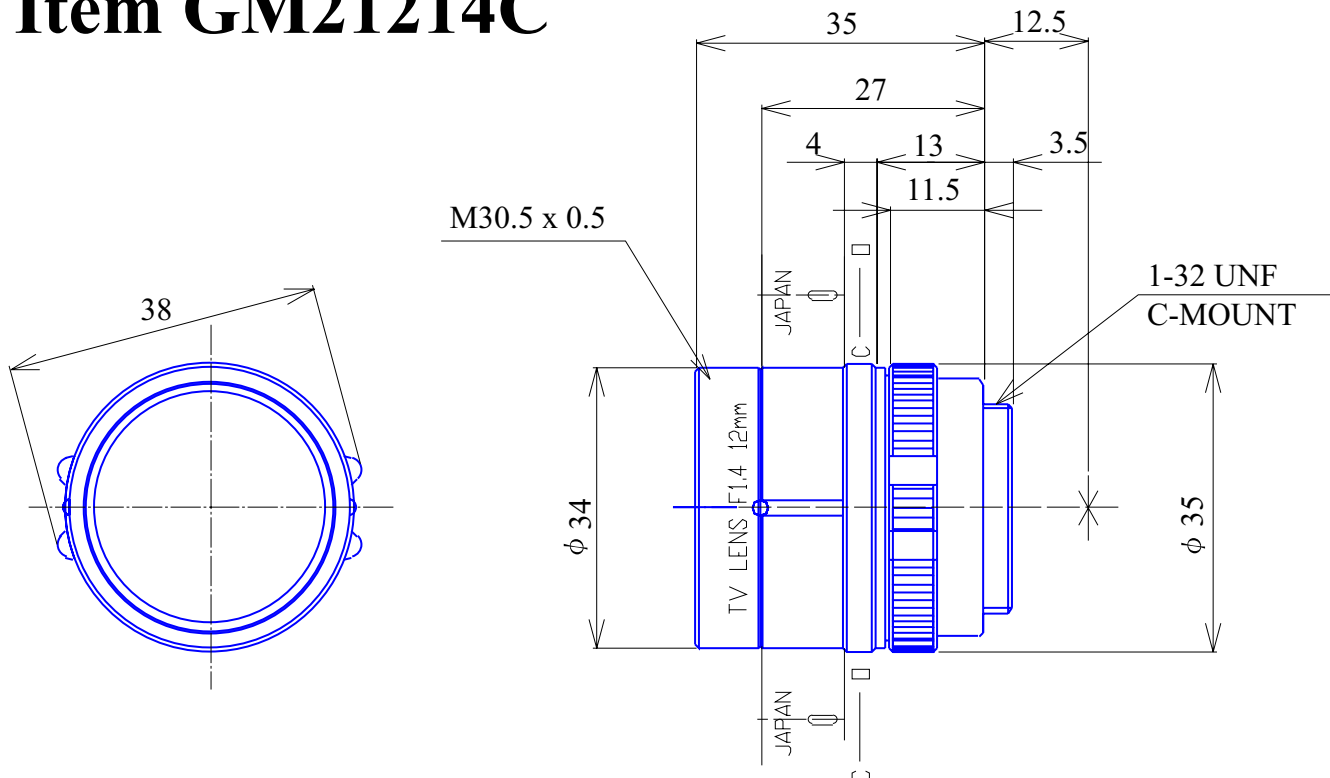

1/2" Format Manual Iris Lenses

Item GM21214C

ITEM NO.		GM21214C
Focal Length		12.0 (mm)
Iris Rnage		F1.4 - Close
Angle of View (H x V)	1/2"	30.7° x 23.0°
MOD		0.3 (m)
Dimention		35 x 35 (mm)
Weight		65 (g)
Mount		C
Notes		-