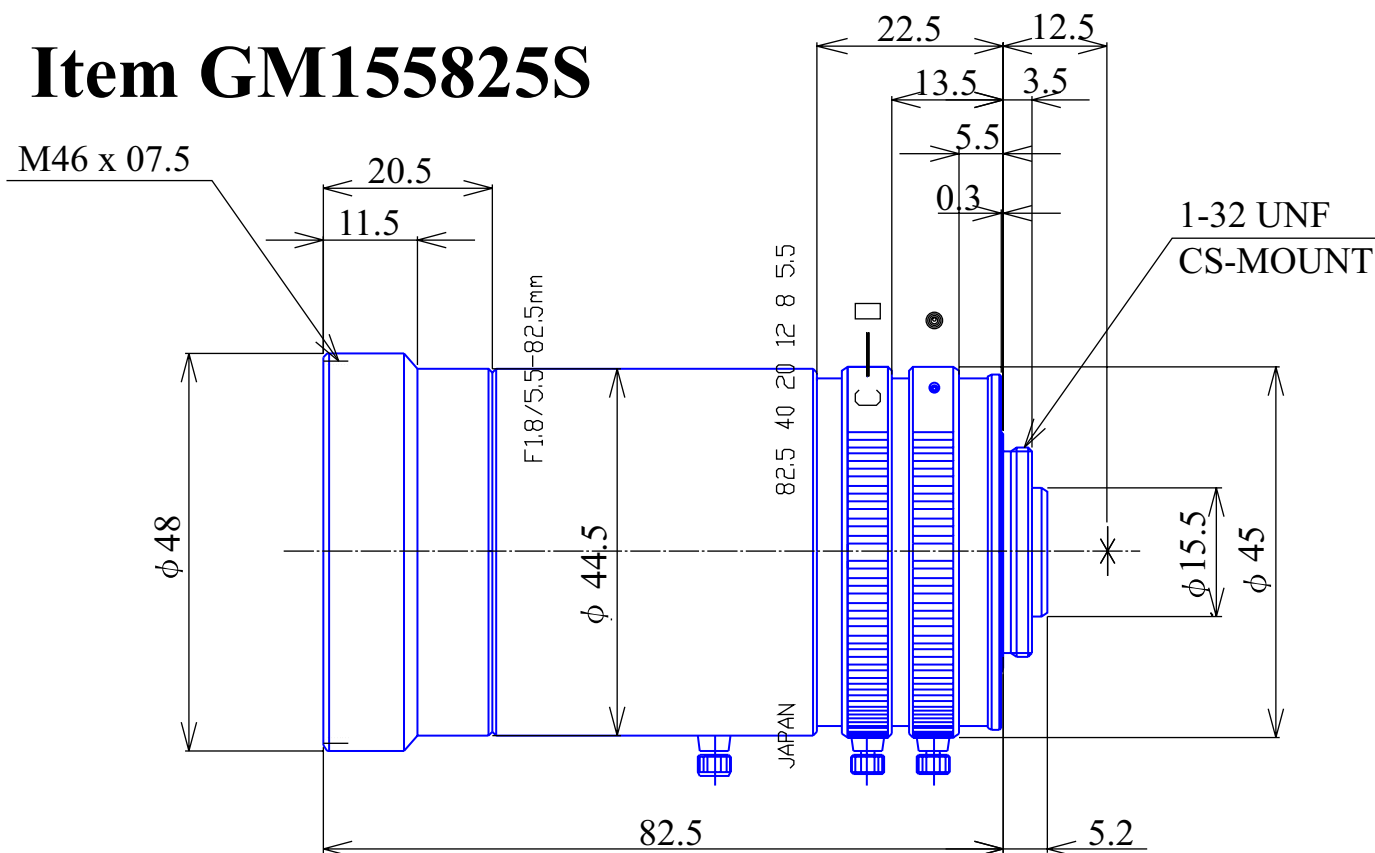

1/3" Format Manual Iris Lenses

Item GM155825S

ITEM NO.		GM155825S	
Focal Length		5.5 - 82.5 (mm)	
Iris Range		F1.8 - Close	
Angle of View (H x V)	1/3"	50.7° x 37.5° - 3.1° x 2.3°	
MOD		0.2 (m)	
Dimension		48 x 82.5 (mm)	
Weight		200 (g)	
Mount		CS	
Notes		Varifocal	