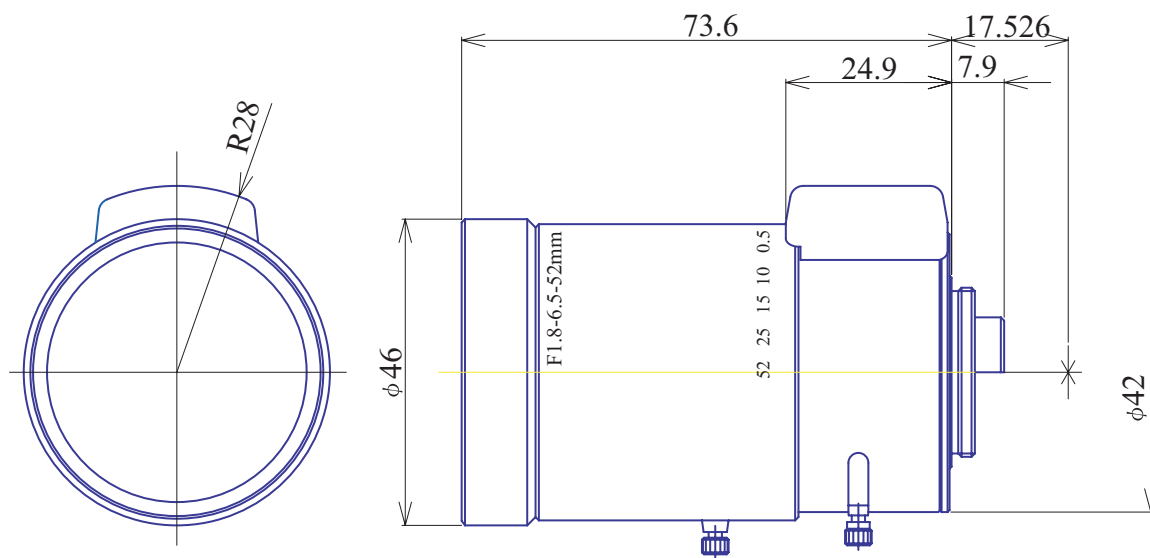

**1/2" Format Auto Iris Lenses**

**Item GA26552BC4**

ITEM NO.	GA26552BC4	
Focal Length	6.5 - 52	(mm)
Iris Range	F1.8 - 360	
Angle of View (H x V)	55.0° x 41.2° - 7.2° x 5.4°	
MOD	0.2	(m)
Dimension	46 x 51 x 74	(mm)
Weight	165	(g)
Mount	C	
Notes	DC-Drive	