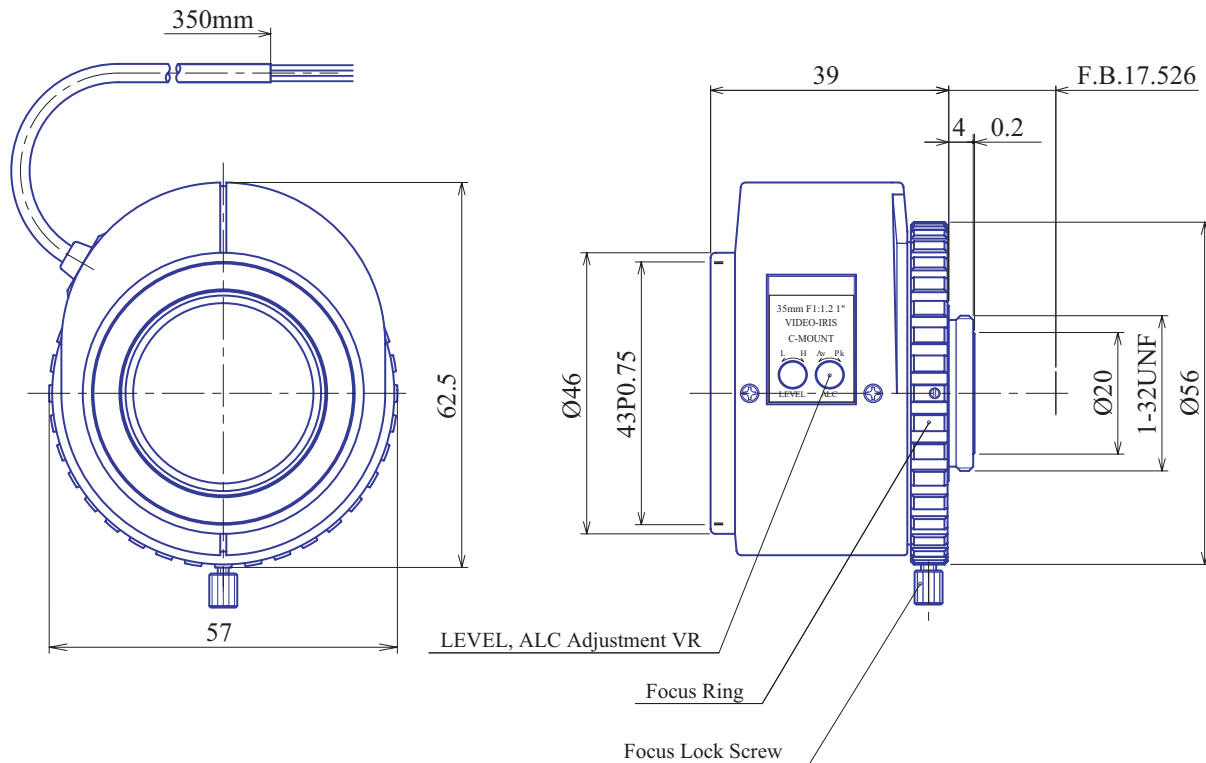

**1/2" Format Auto Iris Lenses**

**Item GA23512AC**

ITEM NO.	GA23512AC	
Focal Length	35.0	(mm)
Iris Range	F1.2 - 360	
Angle of View (H x V)	10.4° x 7.8°	
MOD	1.0	(m)
Dimension (W x H x L)	Ø62.5 x 57.0 x 39.0 (mm)	
Weight	150	(g)
Mount	C	
Notes	Video-Drive	