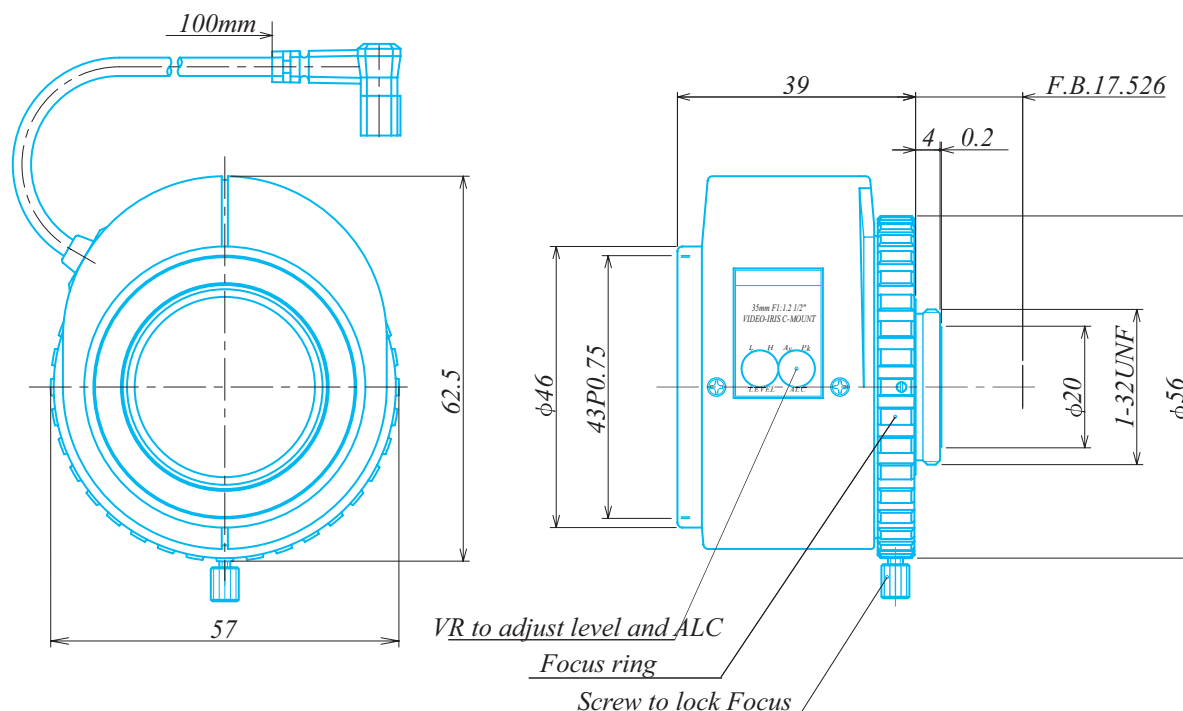

1/2" Format Auto Iris Lenses

Item GA235014AC

ITEM NO.	GA235014AC
Focal Length	35.0 (mm)
Iris Range	F1.2 - 360
Angle of View (H x V)	10.4° x 7.8°
MOD	1.0
Dimension	62.5 x 57.0 x 39.0 (mm)
Weight	150 (g)
Mount	C
Notes	Video-Drive