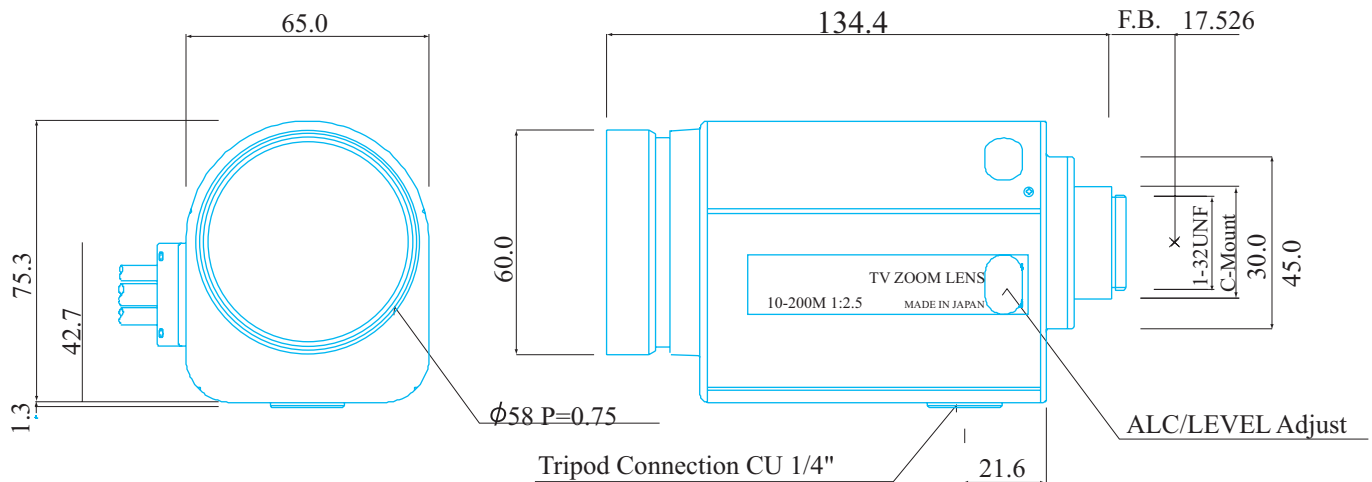

1/2inch Format Motorized Zoom Lenses

Item No.GAZK10200P

ITEM NO.		GAZK10200P
Focal Length		10 - 200 (mm)
Iris Range		F2.5 - 360
Angle of View (H x V x D)	1/2"	35.5° x 27.0° x 43.6° - 1.8° x 1.4° x 2.3°
MOD		2.5 (m)
Dimention (W x H x L)		65 x 75.5 x 135 (mm)
Weight		650 (g)
Mount		C
Note		With Presets, Ratio20:1