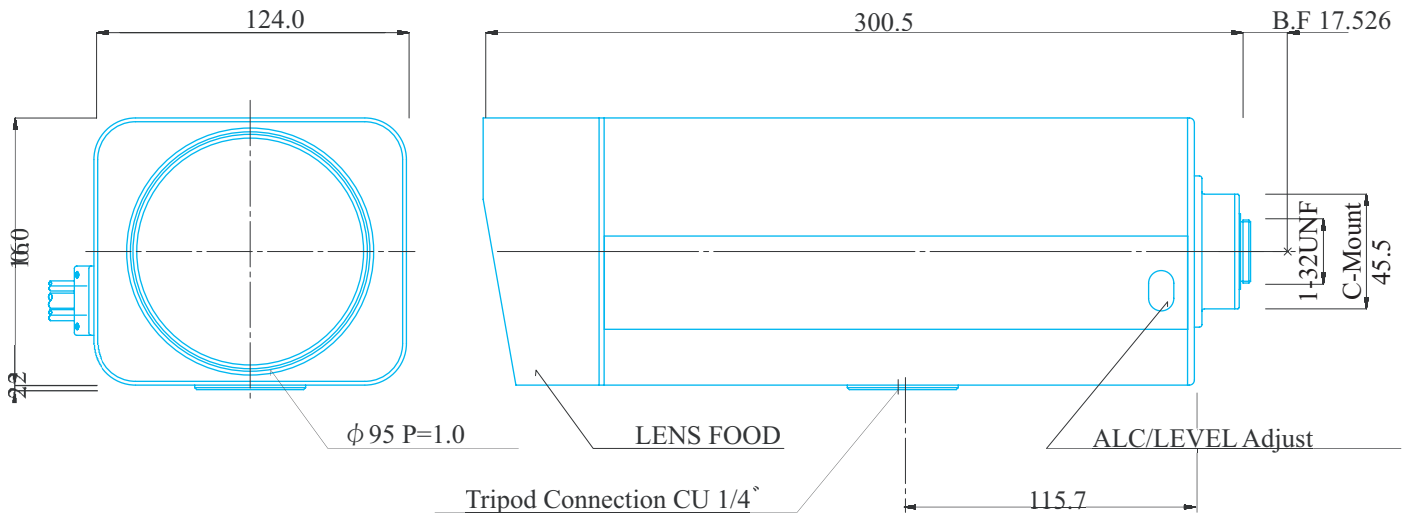

1/2" Format Motorized Zoom Lenses IR (Day & Night) Type Item GAZDN10500-EX

ITEM NO.	GAZDN10500-EX	
Focal Length	10 - 500 / 20 - 1000	(mm)
Iris Rnage	F4 - 125 / F8 - 250	
Angle of View (H x V)	35.5 x 27.0 - 1.2 x 0.9 / 0.7 x 0.6 - 0.4 x 0.3	(mm)
MOD	4.0	(m)
Dimention	106 x 132 x 310	(mm)
Weight	3200	(g)
Mount	C	
Notes	IR(Day & Night)	