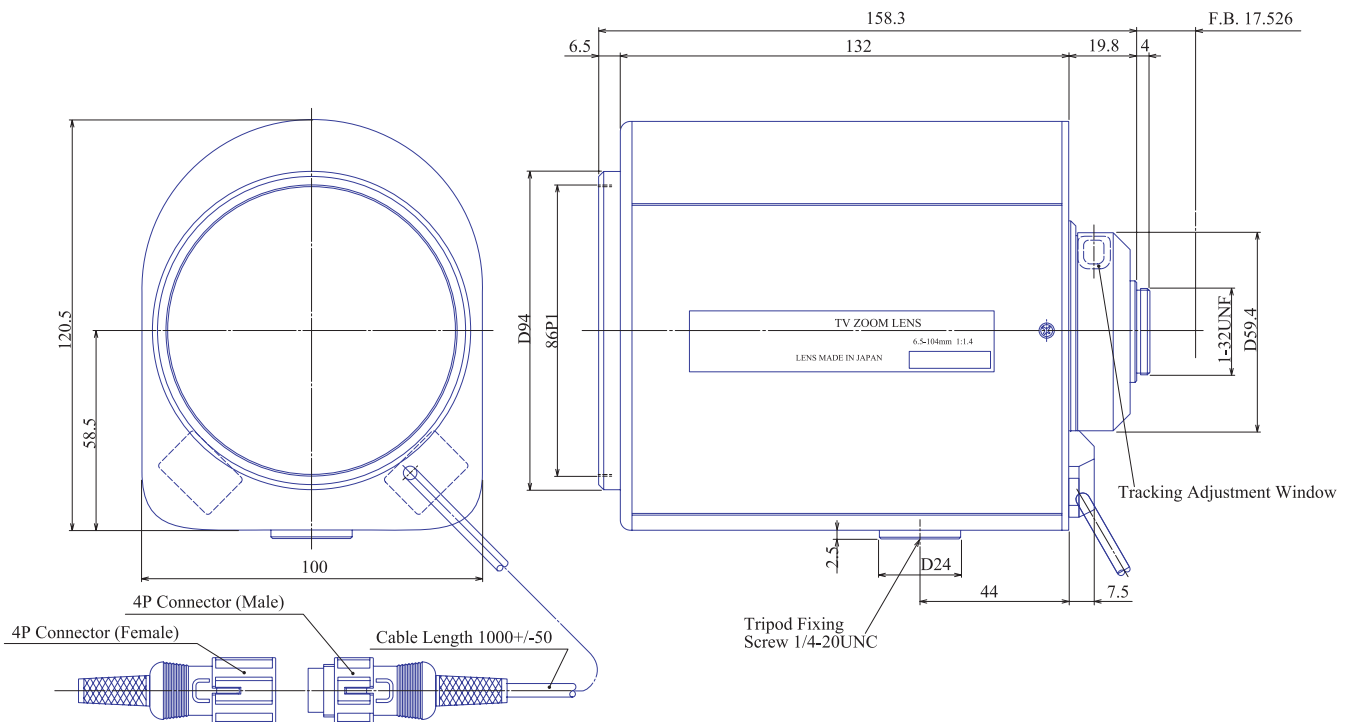

### 1/2inch Format Motorized Zoom Lenses

### Item No.GAZ65104

ITEM NO.		GAZ65104
Focal Length		6.5 - 104 (mm)
Iris Range		F1.4 - 360
Angle of View (H x V x D)	1/2"	52.4° x 40.5° - 3.5° x 2.6°
MOD		1.5 (m)
Dimention (W x H x L)		121 x 100 x 160 (mm)
Weight		1500 (g)
Mount		C